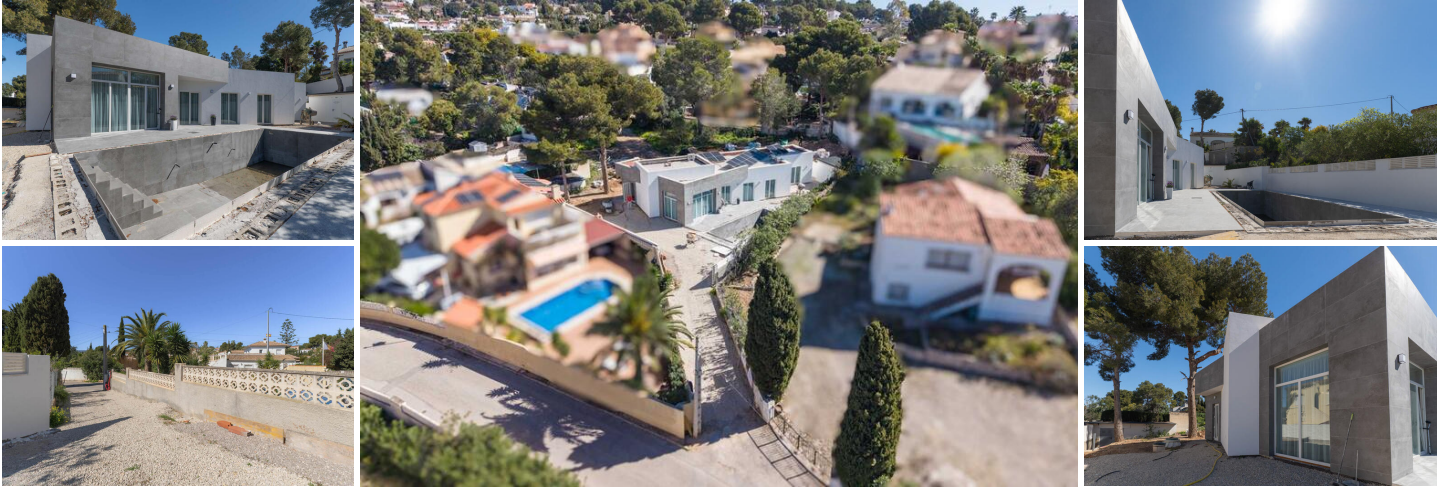

3 bedroom Villa for sale in Calpe, Alicante

799,000€

Located in one of Calpe's most serene and established areas, this minimalist villa presents itself as an architectural design where light and simplicity take center stage. Access to the property is comfortable and seamless, leading to a home distributed entirely on a single level a highly sought-after feature that guarantees comfort and a complete connection with the surroundings. Upon crossing the threshold, the interior surprises with its complete finish, furnishings, and contemporary decor, making it ready to move in immediately. Large windows act as glass walls, integrating the Mediterranean light into a spacious and functional living room. The sleeping area comprises three large bedrooms and two bathrooms, the latter equipped with underfloor heating to ensure maximum comfort year-round. The heart of this property lies in its outdoor potential. While the interior is a finished haven, the terraces, garden, and swimming pool are awaiting completion. This offers the new owner the strategic advantage of putting the finishing touches on the leisure areas, choosing materials or details that transform the pool area into a personalized oasis. Its location is unbeatable, strategically situated between the vibrant center of Calpe and the exclusive coast of Benissa. Just steps from the property lie the turquoise coves of Benissa, such as La Fustera, and the wide range of services, marinas, and sandy beaches of Calpe. Living here means enjoying the tranquility of a well-established residential neighborhood without sacrificing proximity to the best spots on the Costa Blanca.

 3 bedrooms

 800m² Plot size

 Built-in cabinets

 Floor heating

 Pool

 2 bathrooms

 Swimming Pool

 Air conditioning

 Furnished

 Patio

 170m² Build size

 Central Heating

 Double glazing

 Paneles fotovoltaicos

 water

Property marketed by España Dream Properties