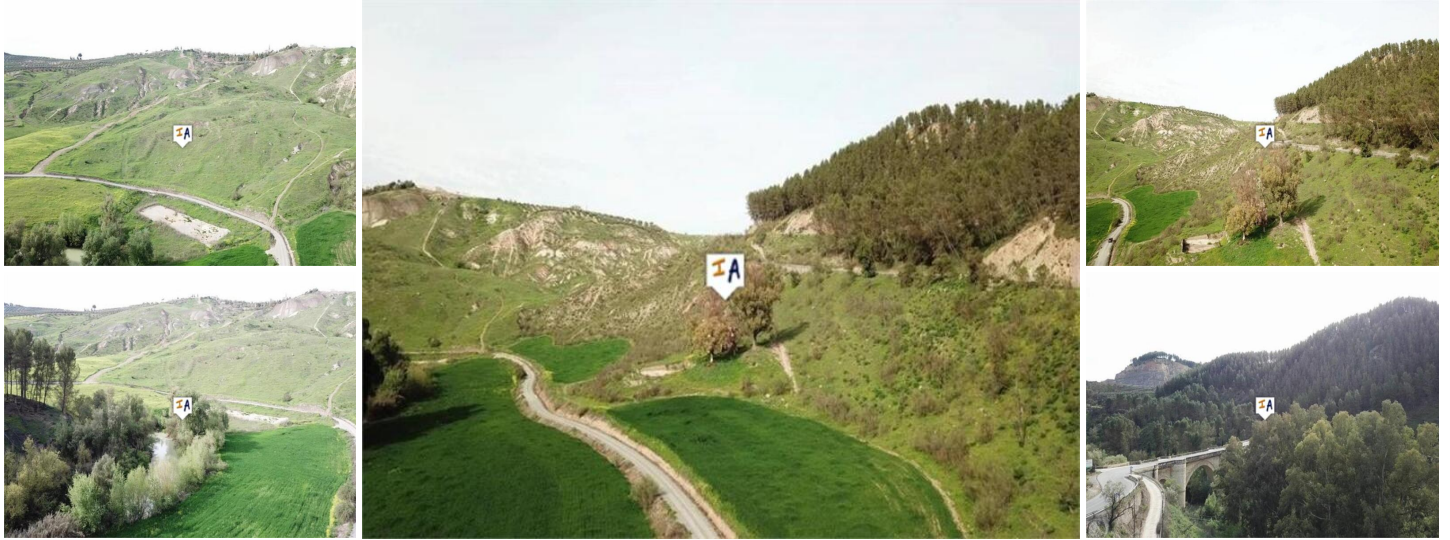

Land for sale in Benameji, Córdoba

290,000€

This 339,000 square meter property is located on the outskirts of Benamejí in the Province of Córdoba, Andalucía, Spain awaiting lovers of nature and private rural life in the countryside, as well as those looking for an ambitious project to build rural houses. of up to 15,000 legally permitted square meters where good benefits can be obtained in the medium term. This offer of 339,000 square meters for less than 1.00 euros per square meter includes 3 plots in privileged locations with spectacular views on the banks of the Genil River, in the Subbética Cordobesa region. The town is a short distance from the property and has all the necessary services so you can enjoy a quiet and private rural lifestyle. It also has excellent sports facilities, among which the best baseball stadium in Andalusia stands out, which has been the scene of several baseball and softball championships in Spain, with competitors from North American and Northern European teams. There is also the much-visited Camping and Rafting Alúa, next to the Genil River, which has different attractions for all ages. For lovers of shooting, in Cerro del Viento, you will find an infrastructure comparable to the best shooting ranges in the world. This investment property is for those who have their eye on a business opportunity. A visit to the place will allow you to enjoy and open your mind to all the possible commercial opportunities of this property.