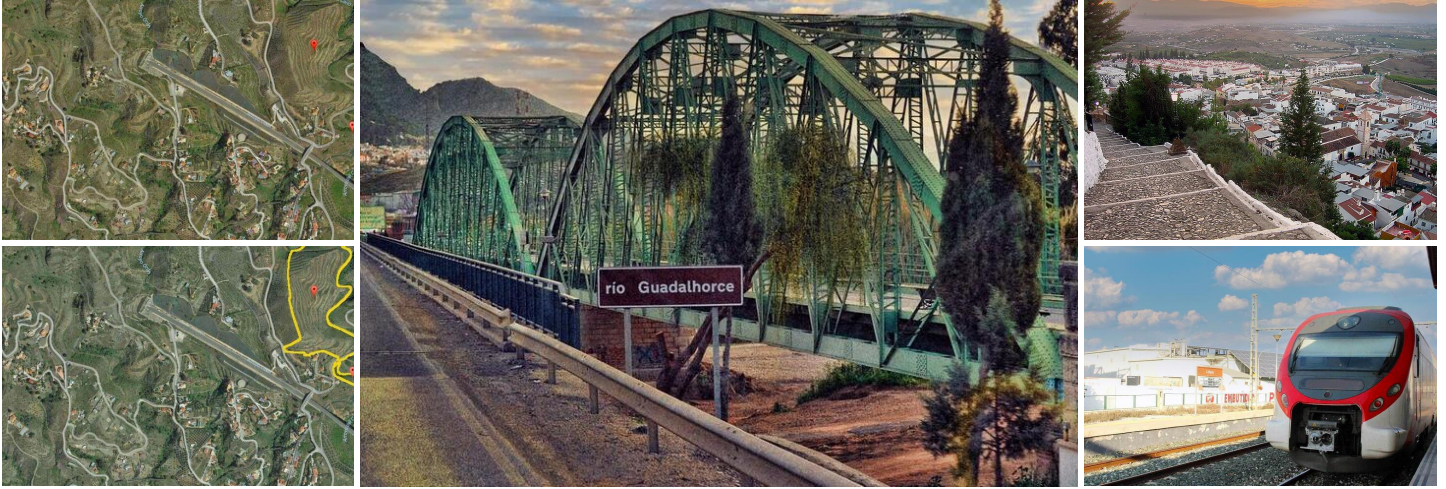

Land for sale in Estacion de Cartama, Málaga

118,000€

66,995m² rustic plot in Cártama Estación. The land has no water or electricity.

 0 bedrooms

 0 bathrooms

 66,995m² Plot size