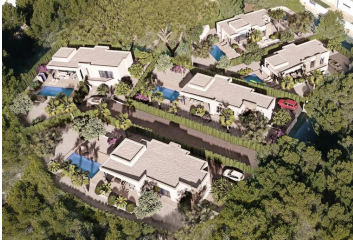

3 bedroom Villa for sale in Benissa, Alicante

735,000€

We're proud to present this luxury villa on one level is located at the exclusive Fanadix residential area in Benissa, surrounded by nature and located in a strategic place, very close to Fustera beach and just 10 minutes from Calpe and Moraira.

The project offers villas on one level, with 3 bedrooms and 2 bathrooms, built on plots on 800m². The main living area combines the lounge, dining area and kitchen into an open-plan space, which opens onto a terrace and pool area. The master bedroom has a private bathroom.

On the exterior terrace we find the pool with a relaxing area to enjoy the sun or a dinner at the barbecue.

This exclusive project offers fully ducted Air Conditioning, underfloor heating in the property, integrated white goods, smart home system, indoor LED lighting, private pool, and parking on the premises.