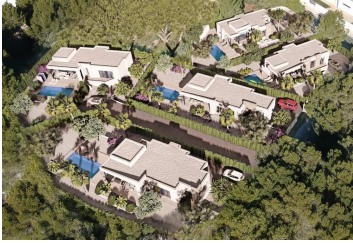

3 bedroom Villa for sale in Benissa, Alicante

735,000€

We're proud to present this luxury villa on one level is located at the exclusive Fanadix residential area in Benissa, surrounded by nature and located in a strategic place, very close to Fustera beach and just 10 minutes from Calpe and Moraira.

The project offers villas on one level, with 3 bedrooms and 2 bathrooms, built on plots on 800m². The main living area combines the lounge, dining area and kitchen into an open-plan space, which opens onto a terrace and pool area. The master bedroom has a private bathroom.

On the exterior terrace we find the pool with a relaxing area to enjoy the sun or a dinner at the barbecue.

This exclusive project offers fully ducted Air Conditioning, underfloor heating in the property, integrated white goods, smart home system, indoor LED lighting, private pool, and parking on the premises.