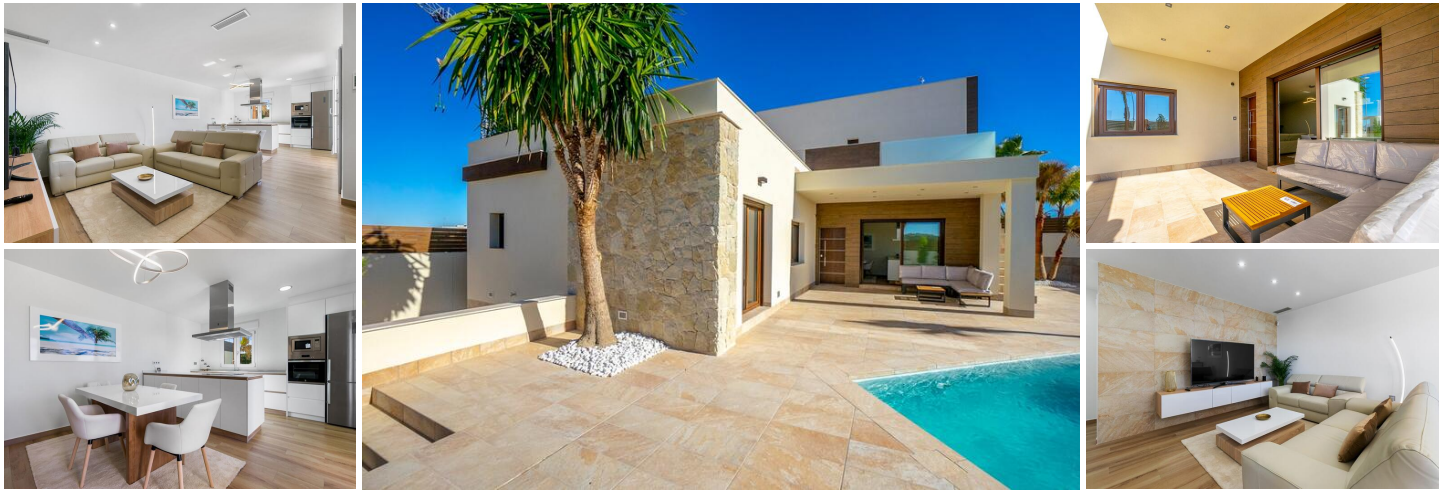

3 bedroom Villa for sale in Benijófar, Alicante

455,000€

New project of 13 detached villas in Benijofar. It offers you the possibility to choose between independent villas with 3 bedrooms, on one or two floors, and with optional solariums and basements for an extra cost.

The villas have plots starting at 300 m², with a private pool, and are supplied with PVC windows with electric shutters, underfloor heating in bathrooms, fitted kitchen, air conditioning, interior and exterior lighting, and all with the highest qualities of a promoter with a lot of experience in the area.

Interested? Do not hesitate and contact us. We are happy to help you further.

- | | | |
|--|---|--|
|  3 bedrooms |  2 bathrooms |  113m ² Build size |
|  311m ² Plot size | <input checked="" type="checkbox"/> Swimming Pool | <input checked="" type="checkbox"/> Pool |
| <input checked="" type="checkbox"/> Private pool | <input checked="" type="checkbox"/> Parking | <input checked="" type="checkbox"/> Private parking |
| <input checked="" type="checkbox"/> Close to sea | <input checked="" type="checkbox"/> Close to shops | <input checked="" type="checkbox"/> Close to golf |
| <input checked="" type="checkbox"/> Close to supermarkets | <input checked="" type="checkbox"/> Fitted wardrobes | <input checked="" type="checkbox"/> Fitted kitchen |
| <input checked="" type="checkbox"/> Open plan kitchen | <input checked="" type="checkbox"/> Fitted bathroom | <input checked="" type="checkbox"/> Air conditioning |
| <input checked="" type="checkbox"/> Underfloor heating bathrooms | <input checked="" type="checkbox"/> Enclosed Plot | <input checked="" type="checkbox"/> Private garden |
| <input checked="" type="checkbox"/> Covered terrace | <input checked="" type="checkbox"/> Private terrace | <input checked="" type="checkbox"/> Gated complex |