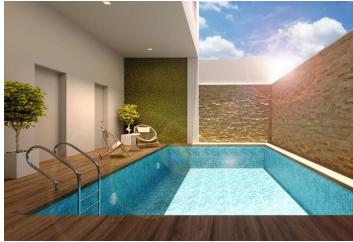

2 bedroom Apartment for sale in Torrevieja, Alicante

249,000€

EXCLUSIVE APARTMENTS, new project of only 12 apartments in the centre of Torrevieja, Alicante close to all amenities and less than 200 metres from Playa del Cura and and the beautiful beachfront promenade.

The complex consists out of 5 floors all with 2 bedrooms and 2 bathrooms apartments. All apartments have a bright and spacious lounge, dining area and fully equipped kitchen, opening onto a covered terrace.

The community pool is on the ground floor, as well as a Finnish sauna, and toilets. The residents also have access to the community solarium on the roof of the building.

The apartments include pre-installation for ducted A/C, underfloor heating in the bathrooms, white goods, fitted wardrobes, and lighting. The penthouse apartments also include an outdoor shower and BBQ area on the private solarium.

2 bedrooms	2 bathrooms	71m² Build size
☒ Swimming Pool	☒ Pool	☒ Communal pool
☒ Lift	☒ Close to sea	☒ Close to supermarkets
☒ Close to restaurants	☒ Fitted wardrobes	☒ Solarium
☒ Fitted kitchen	☒ Open plan kitchen	☒ Fitted bathroom
☒ Pre-installed air conditioning	☒ Underfloor heating bathrooms	☒ Private terrace
☒ Video entry system	☒ Reinforced door	☒ Unfurnished
☒ Sauna