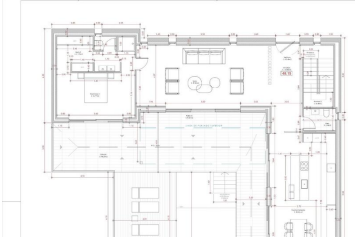

5 bedroom Villa for sale in Fanadix (Moraira/Teulada), Alicante

2,100,000€

NEW BUILD VILLA IN MORAIRA

New Build Luxury villa in Moraira.

This beautiful villa total of 406m2 is built on a plot of 1,087m2.

Villa build over 3 floors and a total of 5 bedrooms:

The ground floor contains living room, kitchen-dining room, a guest toilet, 1 bedroom, and a bathroom. The upper floor has 3 bedrooms and 2 bathrooms and a very modern touch. The basement houses the gym, a bedroom, and a bathroom.

- | | | |
|--|---|--|
|  5 bedrooms |  4 bathrooms |  406m ² Build size |
|  1,087m ² Plot size | <input checked="" type="checkbox"/> Garden | <input checked="" type="checkbox"/> Private pool |
| <input checked="" type="checkbox"/> Gated | <input checked="" type="checkbox"/> Views: Sea | <input checked="" type="checkbox"/> Near Schools |
| <input checked="" type="checkbox"/> Near Commercial Center | <input checked="" type="checkbox"/> Air Conditioning: Pre-Installed | <input checked="" type="checkbox"/> Under-Build / Basement |
| <input checked="" type="checkbox"/> Location: Coastal | <input checked="" type="checkbox"/> Gym | <input checked="" type="checkbox"/> Number of Parking Spaces: 2 |
| <input checked="" type="checkbox"/> Beach: 1000 Meters | <input checked="" type="checkbox"/> Double Bedrooms: 5 | <input checked="" type="checkbox"/> Terrace: 220 Msq. |
| <input checked="" type="checkbox"/> Useable Build Space: 238 Msq. | | |