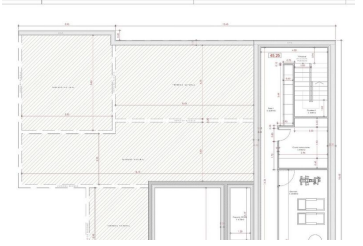

5 bedroom Villa for sale in Fanadix (Moraira/Teulada), Alicante

2,100,000€

NEW BUILD VILLA IN MORAIRA

New Build Luxury villa in Moraira.

This beautiful villa total of 406m2 is built on a plot of 1,087m2.

Villa build over 3 floors and a total of 5 bedrooms:

The ground floor contains living room, kitchen-dining room, a guest toilet, 1 bedroom, and a bathroom. The upper floor has 3 bedrooms and 2 bathrooms and a very modern touch. The basement houses the gym, a bedroom, and a bathroom.

- | | | |
|--|---|--|
|  5 bedrooms |  4 bathrooms |  406m ² Build size |
|  1,087m ² Plot size | <input checked="" type="checkbox"/> Garden | <input checked="" type="checkbox"/> Private pool |
| <input checked="" type="checkbox"/> Gated | <input checked="" type="checkbox"/> Views: Sea | <input checked="" type="checkbox"/> Near Schools |
| <input checked="" type="checkbox"/> Near Commercial Center | <input checked="" type="checkbox"/> Air Conditioning: Pre-Installed | <input checked="" type="checkbox"/> Under-Build / Basement |
| <input checked="" type="checkbox"/> Location: Coastal | <input checked="" type="checkbox"/> Gym | <input checked="" type="checkbox"/> Number of Parking Spaces: 2 |
| <input checked="" type="checkbox"/> Beach: 1000 Meters | <input checked="" type="checkbox"/> Double Bedrooms: 5 | <input checked="" type="checkbox"/> Terrace: 220 Msq. |
| <input checked="" type="checkbox"/> Useable Build Space: 238 Msq. | | |