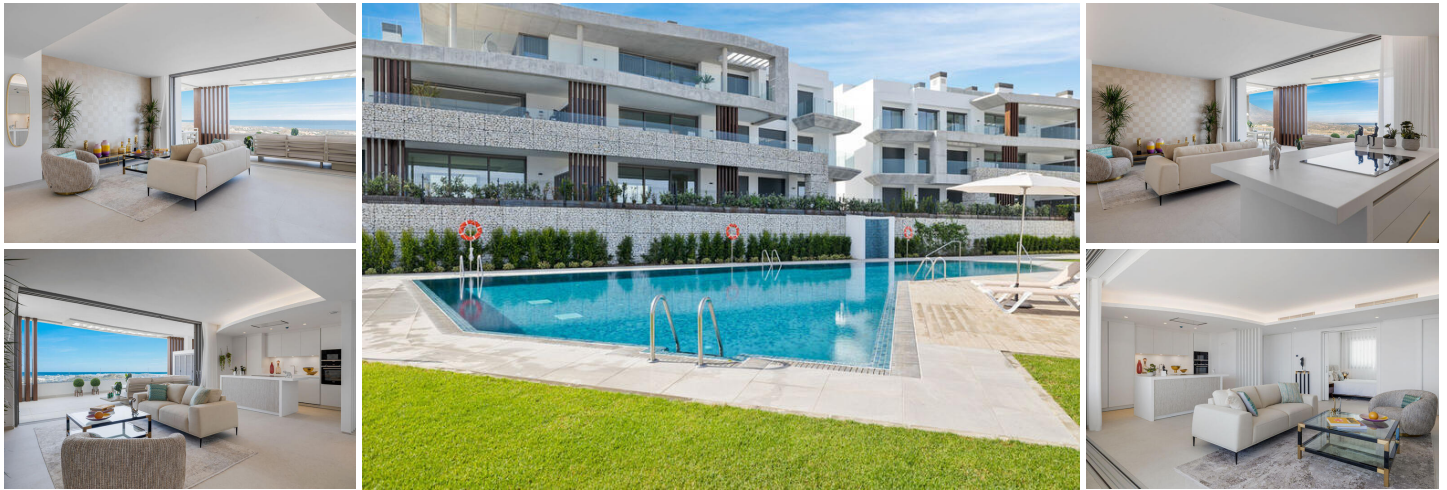

3 bedroom Apartment for sale in La Quinta, Málaga

1,275,000€

LA QUINTA BENAHAVIS / MARBELLA ...

Brand new top quality first floor apartment in Real de la Quinta. All on one floor. bright and sunny all day with amazing open panoramic views to the Mediterranean and the coast. Living and dining area with an open plan fully fitted kitchen with Siemens appliances. Master bedroom en suite with dressing area two guest bedrooms sharing a bathroom and a separate guest toilet. Direct access to a covered and open terrace of 58m².

Real de la Quinta Residential Country Club Resort, a residential resort, integrated in the foothills of the Sierra de las Nieves overlooking La Concha mountain. A unique location, with its views, the lake and features such as the golf course, the El Lago Club, a 5* hotel and a comercial area.

- | | | |
|---|---|--|
|  3 bedrooms |  2 bathrooms |  124m ² Build size |
| <input checked="" type="checkbox"/> Close To Golf | <input checked="" type="checkbox"/> Urbanisation | <input checked="" type="checkbox"/> Close To Town |
| <input checked="" type="checkbox"/> Close To Schools | <input checked="" type="checkbox"/> Close To Forest | <input checked="" type="checkbox"/> South East |
| <input checked="" type="checkbox"/> South | <input checked="" type="checkbox"/> Excellent | <input checked="" type="checkbox"/> Communal Pool |
| <input checked="" type="checkbox"/> Air Conditioning | <input checked="" type="checkbox"/> Hot A/C | <input checked="" type="checkbox"/> Cold A/C |
| <input checked="" type="checkbox"/> Garden | <input checked="" type="checkbox"/> Pool | <input checked="" type="checkbox"/> Country |
| <input checked="" type="checkbox"/> Covered Terrace | <input checked="" type="checkbox"/> Storage Room | <input checked="" type="checkbox"/> Ensuite Bathroom |
| <input checked="" type="checkbox"/> Private Terrace | <input checked="" type="checkbox"/> Double Glazing | <input checked="" type="checkbox"/> Utility Room |