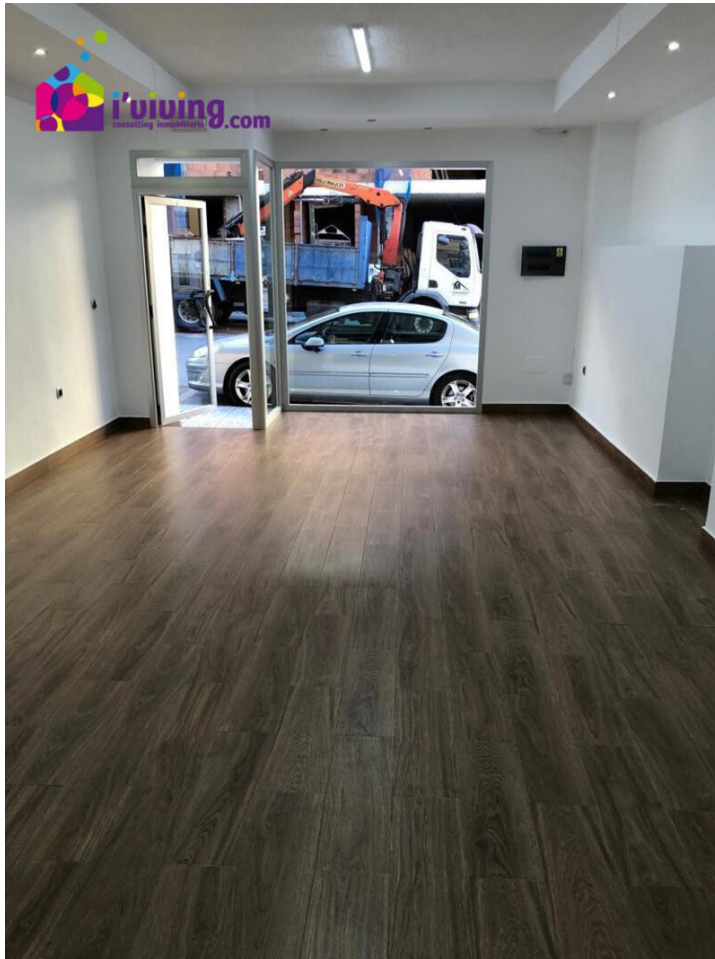

2 bedroom Commercial Property for Long Term Rent in Albox, Almería
400€ p/m

Property details to follow...

 2 bedrooms
 70m² Plot size

 1 bathroom
 elevator

 70m² Build size
 bright