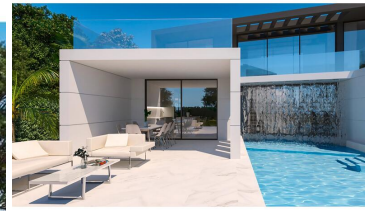

4 bedroom Villa for sale in Baños y Mendigo, Murcia

865,000€

We proudly present this wonderful villa with 4 bedrooms at Altaona golf resort. A villa with a beautiful design, where all your dreams come true.

The Villa is built on a plot of 1000 m² and a live area of 202 m² which is distributed over two floors. The ground floor consists of a nice living room with lots of natural light, an open kitchen and 2 spacious and bright bedrooms all with en-suite bathrooms. On the upper floor there are also 2 spacious and bright bedrooms all with en-suite bathrooms. The chill-out area dominates the main space, surrounded by a waterfall. It is the ideal place for summers to enjoy the Spanish life with family or friends.

The resort has an 18 hole golf course, restaurant, tennis and paddle courts and mountain bike hire. Altaona Golf & Country Village is in a perfect location surrounded by mountains but just over 12 minutes from the beautiful city of Murcia where you can enjoy a leisurely stroll past the many shops, bars and restaurants.