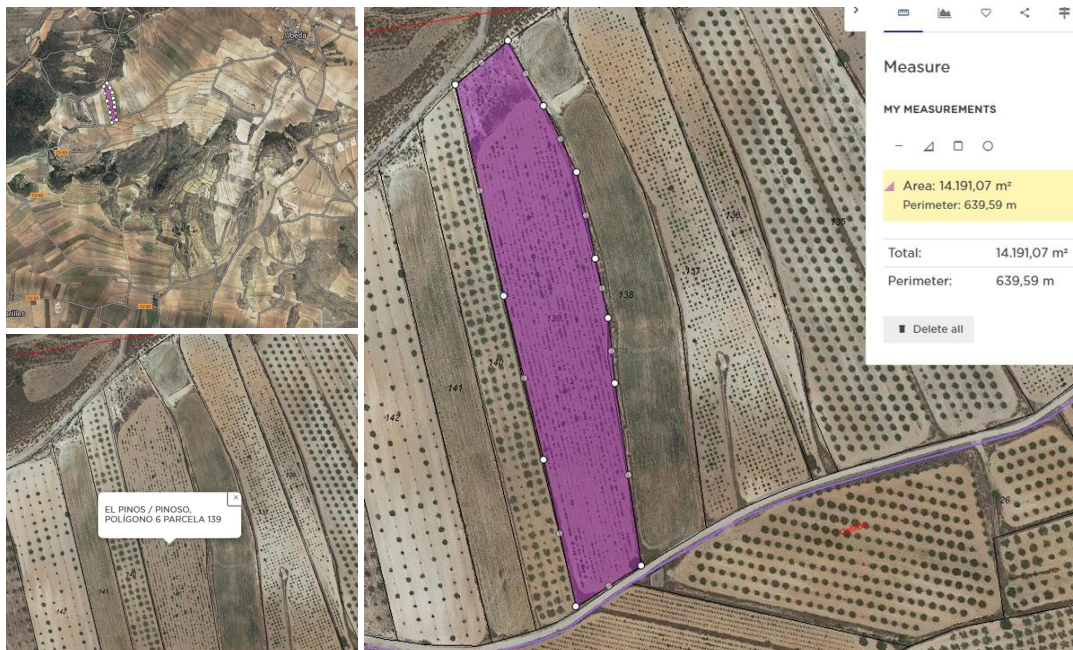

Land for sale in Pinoso, Alicante

35,995€

Introducing a remarkable opportunity to purchase a fully legal building plot located just 5 minutes outside the charming town of Pinoso. This picturesque area is surrounded by stunning vineyards and orchards, providing an idyllic backdrop with breathtaking views over regional parks. The location is ideal for those who enjoy outdoor activities such as walking and cycling, with many scenic routes to explore. This is an excellent chance to build your dream home or invest in a prime piece of real estate in an up-and-coming area. The plots come with written confirmation from the town hall that building is permitted, ensuring a hassle-free process from start to finish. In addition, water and electric are available as is internet, and telephone services. The town hall allows for construction of up to 2% and two levels, providing ample space to create a spacious and luxurious home. With all these amenities and features, this is an opportunity not to be missed. Take advantage of this chance to purchase a piece of paradise in one of the most beautiful areas of Spain. We have a large portfolio of properties in the Costa Blanca and Costa Calida areas, specialising in country properties, villas, fincas, building plots and design and build options in the Alicante and Murcia regions with a particular emphasis on Elda, Monovar, Pinoso, Sax, Villena, Aspe, Fortuna, Albacete and many more surrounding areas. We have been established since 2004 and have decades of experience between the team which we bring to bear to help you find and secure your new dream home. We help you every step of the way to make sure your purchase in Spain is safe and hassle free. We are not here to sell you a property, we are here to help you realise your dream and find what is right for you. With us you are in the safest hands. Contact us now to have a no obligation chat about how you too can realise your dreams.