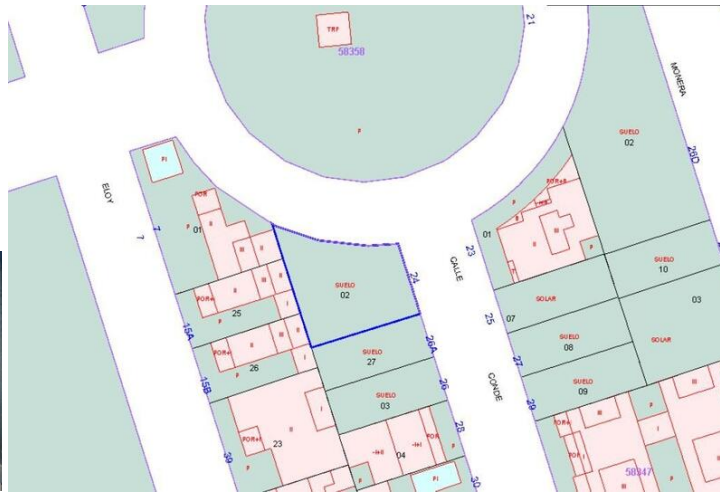

Other for sale in Dolores, Alicante

88,000€

Localización  
CL CONDE DE ZAVELLA 24 Suelo  
03150 DOLORES (ALICANTE)  
Clase  
Urbano  
Uso principal  
Suelo sin edif.

PARCELA CATASTRAL

We offer you on this occasion this plot of 260m<sup>2</sup> in the new area of Dolores. It is located on a corner and close to the Institute of Dolores (Calle Conde de Zavella 24). Do not hesitate to consult!

 0 bedrooms  
 Corner

 0 bathrooms

 260m<sup>2</sup> Plot size