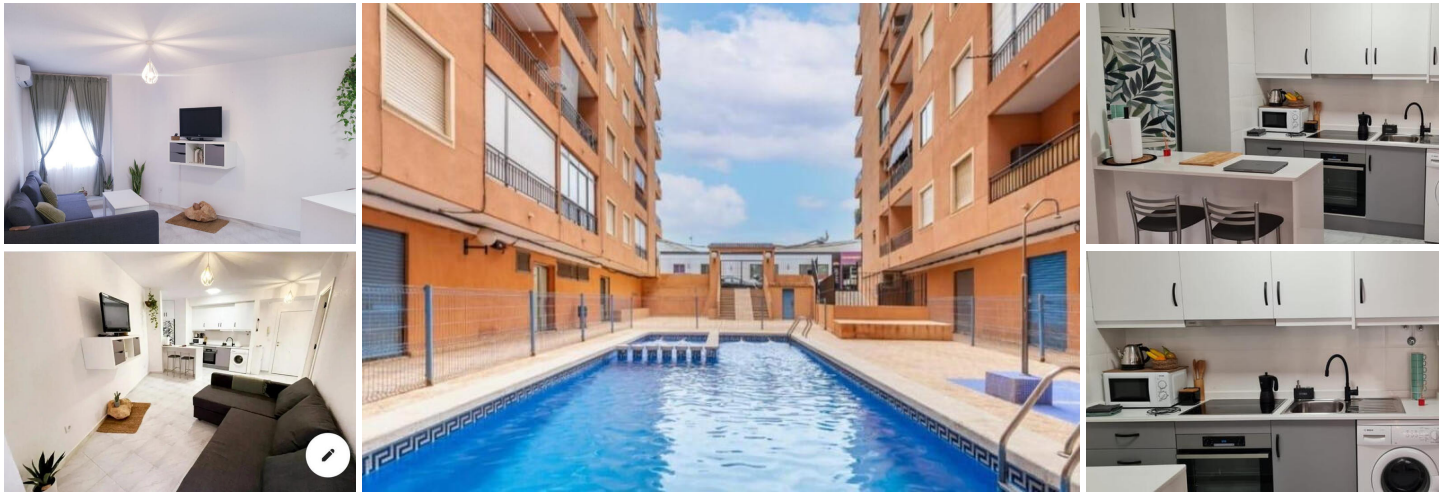

## 1 bedroom Apartment for sale in Torrevieja, Alicante

89,500€

Renovated apartment close to Playa del Cura in Torrevieja for sale. The apartment offers a charming living and dining area, a fully equipped kitchen, one spacious bedroom with a lot of storage room and a modern bathroom. The property has access to a community pool. This is the perfect place to cool down during the hot summer months. Located just a short walk from amenities and the stunning beaches Playa del Cura and Playa Acequion. Everything you need is just a stone throw away. This would be a perfect investment property! For more information, contact our team.

Torrevieja draws a perfect line between metropolitan life and Mediterranean-style beach living. The city enjoys a beautiful Mediterranean climate, with temperate and thankfully short winters, combined with long warm summers that stretch all the way from April through to November most years. Shopping and leisure amenities are provided within the city proper, and the Habaneras shopping centre provides an open-air mall-style retail venue with more than 60 shops and restaurants set across three floors