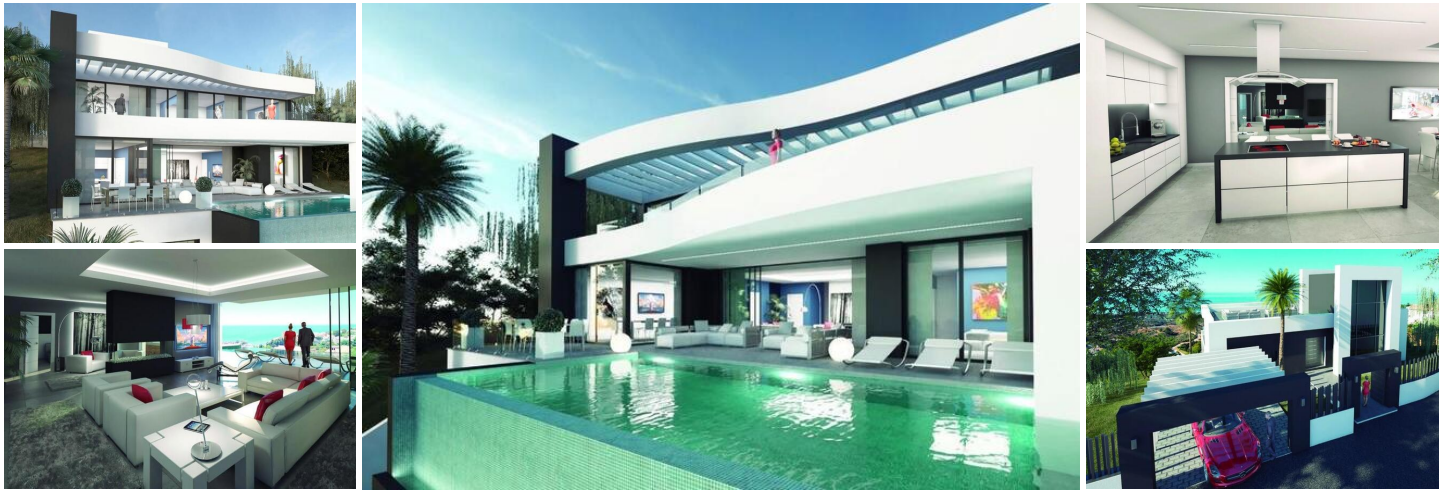

4 bedroom Villa for sale in Benalmadena, Málaga

1,750,000€

NEW BUILD VILLAS IN BENALMADENA Luxury New Build villa belongs to a unique collection of 4 exclusive villas located in one of the best and most desirable areas of the Costa del Sol. The main concept of this project is to fill all the spaces with light and to maximise harmony in all the rooms. It has been designed with the utmost care and attention to detail, so that you can enjoy a quality of life based on comfort and functionality. Undoubtedly, the discovery of this villa will make you fall in love with it and will make you feel inner peace, privacy and a dream come true. Located between the towns of Torremolinos and Fuengirola, Benalmadena is just 20 minutes from Malaga airport and is connected to the main areas and attractions of the coast by train and bus services. Rich in attractive beaches, numerous entertainment options and an impressive marina, Benalmadena is one of the most popular destinations on the Costa del Sol. The area adjacent to the coast is known as Benalmádena Costa. This location, besides being perfectly communicated to Malaga and Torremolinos, boasts excellent beaches, a leisure area in Puerto Marina, a casino, golf courses, amusement parks and numerous activities that will make your life in the Mediterranean an unforgettable experience.

-  4 bedrooms
-  864m² Plot size
-  Gated
-  Views: Sea
-  Air Conditioning: Pre-Installed
-  Double Bedrooms: 4
-  Useable Build Space: 301 Msq.
-  4 bathrooms
-  Garden
-  Solarium: Yes
-  Near Schools
-  Elevator/Lift
-  Beach: 300 Meters
-  Terrace: 309 Msq.
-  440m² Build size
-  Private pool
-  Number of Parking Spaces: 1
-  Near Commercial Center
-  Under-Build / Basement
-  Location: Coastal