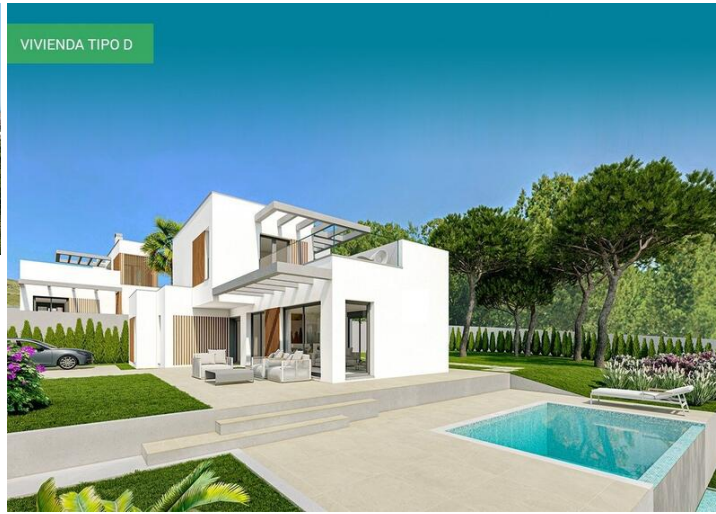

3 bedroom Villa for sale in Finestrat, Alicante

785,000€

NEW BUILD VILLAS IN FINESTRAT New Build residential of 9 villas in Finestrat, in Sierra Cortina – one of the best urbanizations on Costa Blanca. Residential consist of 4 different types of dwellings adopted from the needs of clients. Some of the models comes build over 1 or 2 floors, with underbuild , solarium. All villas has 3 bedrooms, 2 or 3 bathrooms, open plan kitchen with lounge, build-in wardrobes, air conditioning and aerothermal, equipped kitchen, private garden with pool and parking. Residential located in the Sierra Cortina resort complex, next to two golf courses, theme parks, a large shopping centre and a few minutes from the beaches of Benidorm. Finestrat located in the Marina Baixa region of the Costa Blanca, close to neighbouring Benidorm and about 40 kilometres from the city of Alicante and the international airport. The village is situated on the mountainside of Puig Campana and offers beautiful views of the mountains, the coast and the Mediterranean Sea.