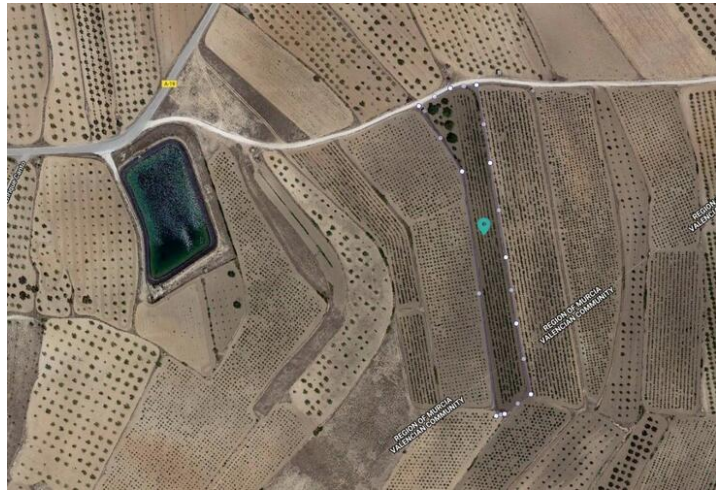

Other for sale in Yecla, Murcia

27,900€

Plots in Raspay - Yecla. We have 3 plots in the same polygon of Yecla. The 3 plots total a total of 18912 square meters. They have water. Beautiful views of the mountains. Plot of 6239 m² Plot of 7050 m² Plot of 5623 m² If you have any questions, do not hesitate to contact us to get more information. If you are looking for a plot, you are in the right place. We are specialists in the Costa Blanca and Costa Calida specialising in the Alicante and Murcia Inland regions with a particular emphasis on Elda, Pinoso, Aspe, Elche and surrounding areas. We are an established, well known and trusted company that has built a solid reputation amongst buyers and sellers since we began trading in 2004. We offer a complete service with no hidden charges or surprises, starting with sourcing the property, right through to completion, and an unrivalled after sales service which includes property management, building services, and general help and advice to make your new house a home. With a portfolio of well over 1400 properties for sale, we are confident that we can help, so just let us know your preferred property, budget and location, and we will do the rest.

 0 bedrooms

 0 bathrooms

 18,912m² Plot size