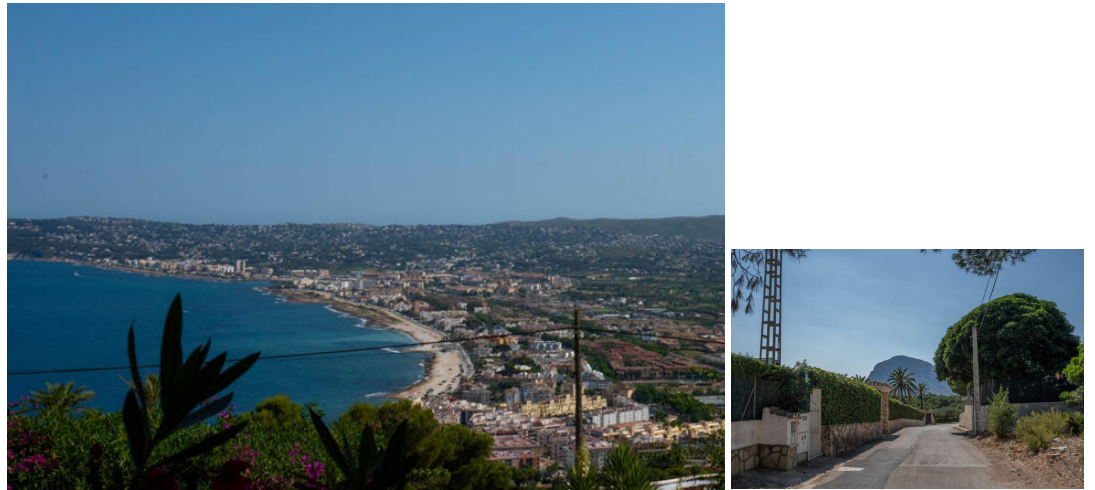

Land Te koop in Javea, Alicante

375.000€

This plot is situated on the promontory of San Antonio. Therefore it is close to the port, the beach and the historic centre of Jávea! The plot is 1500 m2 and it is allowed to build up to 2 floors. If a house is built there is from the first floor beautiful view over the bay of Javea. At the back the plot is adjacent to a nature reserve so you can enjoy peace and privacy. Note: There is an antenna mast on the plot.