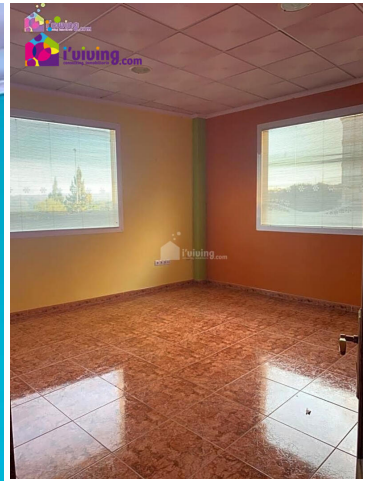

2 bedroom Commercial Property for Long Term Rent in Albox, Almería
350€ p/m

Property details to follow...

 2 bedrooms
 160m² Plot size

 1 bathroom

 160m² Build size