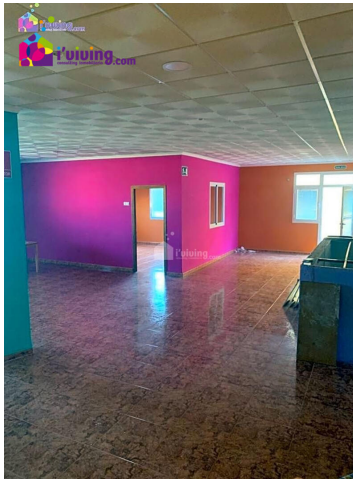

2 bedroom Commercial Property for Long Term Rent in Albox, Almería
350€ p/m

Property details to follow...

 2 bedrooms
 160m² Plot size

 1 bathroom

 160m² Build size