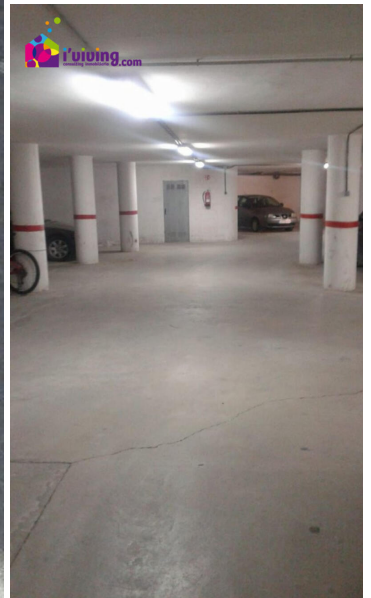

Commercial Property for Long Term Rent in Albox, Almería

50€ p/m

Property details to follow...

 0 bedrooms
 12m² Plot size

 0 bathrooms

 12m² Build size