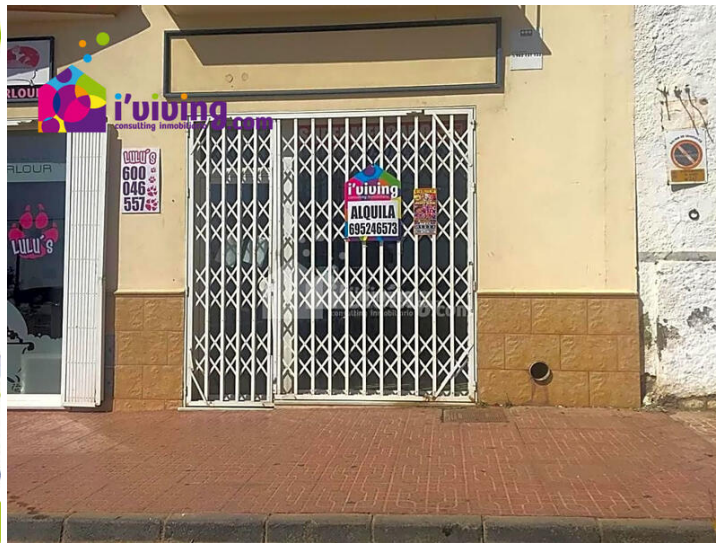

1 bedroom Commercial Property for Long Term Rent in Albox, Almería
500€ p/m

Property details to follow...

 1 bedroom
 172m² Plot size

 1 bathroom

 172m² Build size