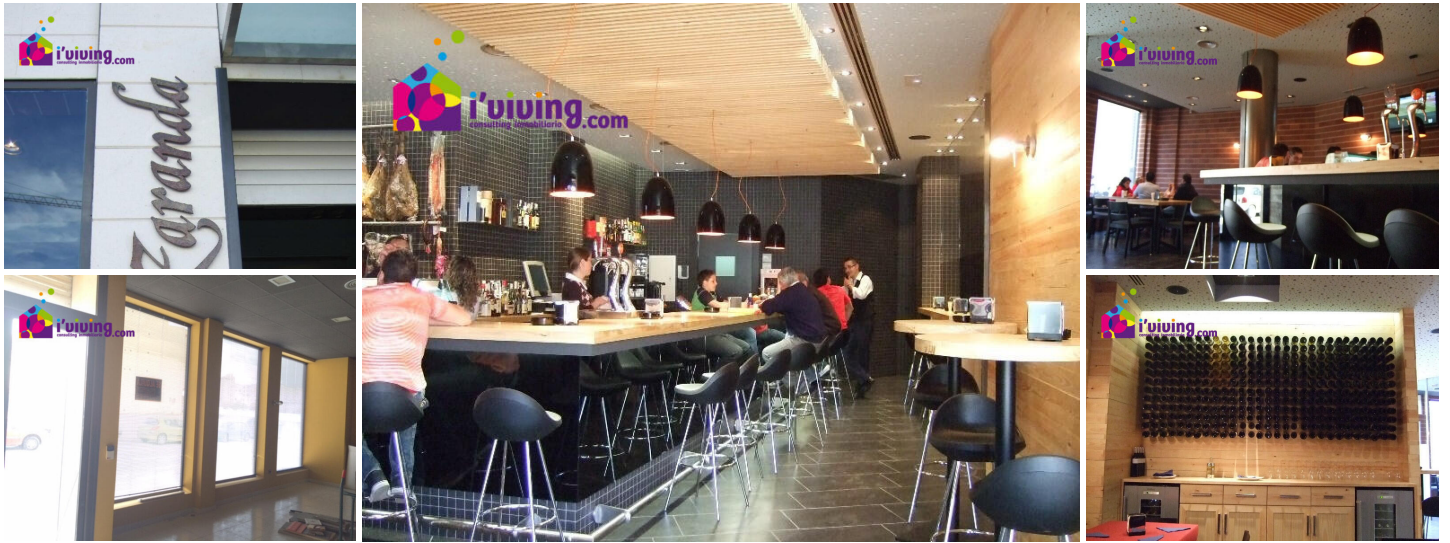

Commercial Property for Long Term Rent in Albox, Almería

1,200€ p/m

Property details to follow...

 0 bedrooms
 100m² Plot size

 0 bathrooms

 100m² Build size