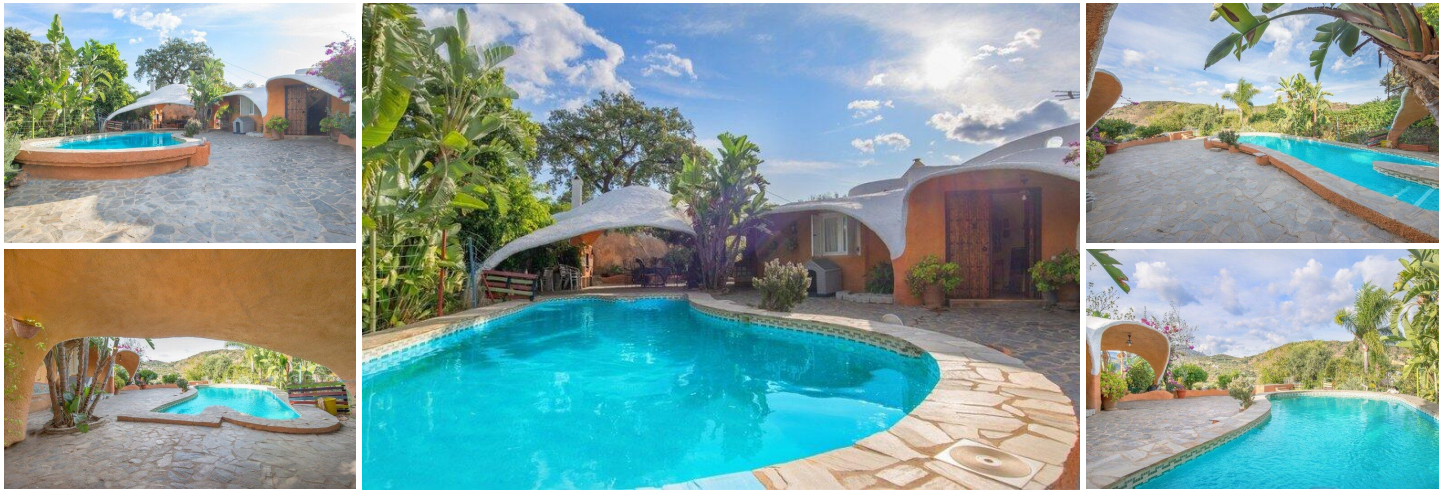

## 3 bedroom Villa for sale in Monda, Málaga

449,000€

This spacious country villa is something else! It was designed by the current owner in the 'organic' style that was often used by the famous Spanish architect Gaudí.

The villa is located in the middle of nature with just 2 other houses nearby on 15.000 m2 of land on the outskirts of Monda.

It consists of 2 floors. The main floor offers a spacious and bright living/dining room with fireplace, 2 bedrooms, 2 bathrooms and a large fully fitted kitchen. Both the living room and kitchen have access to a terrace with outside kitchen where you can enjoy breathtakingly beautiful views of the village. Downstairs you will find another large (bed)room with its own entrance. Outside the villa offers a beautiful swimming pool in a design that is just as unique as the villa itself. There are numerous olive, almond and fruit trees - and several parts of the fenced garden can be used to grow fruit and vegetables.

The villa has an OCA license to keep up to 5 horses, both town water and an 80,000 litre water deposit, and plenty of parking spaces behind the gate. It has good access via a tarmac road, only the last 2 minutes are a dirt track. It's just a 5 minute drive to Monda and 30 minutes to the airport, 15 minutes to Marbella and the beach.