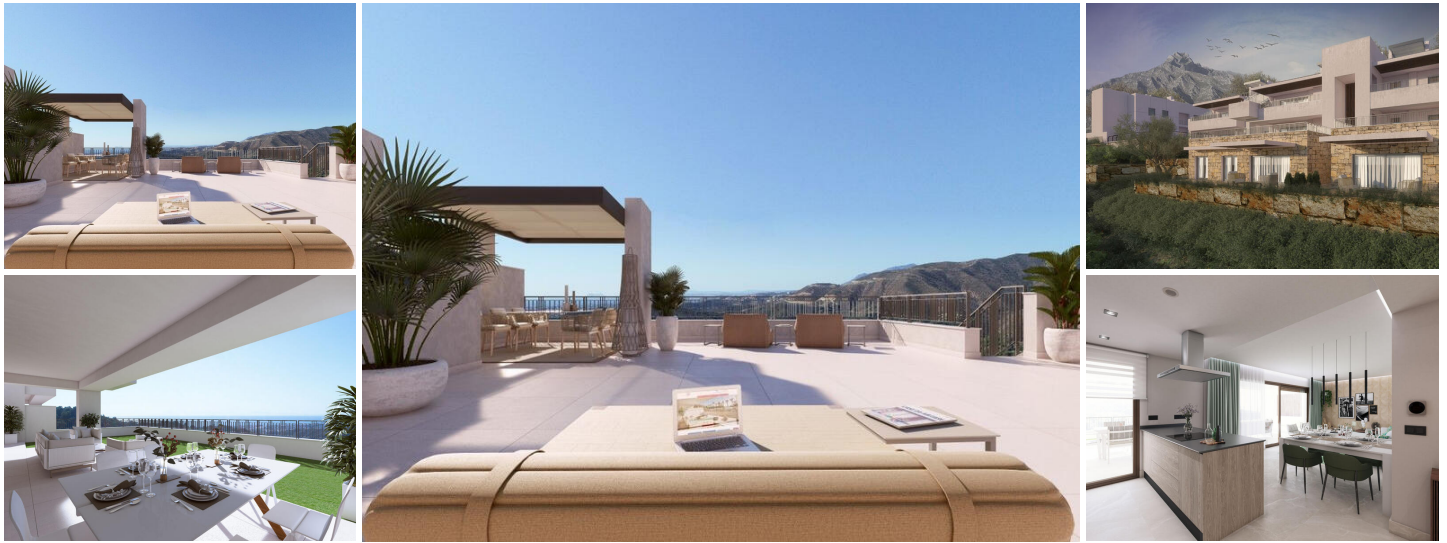

3 soverom Rekkehus til salgs i Istan, Málaga

556.000€

This 3 bedroom, 2 bathroom, 1 toilet townhouse is a dream home with the best location in the development. The townhouse will be completed by the end of 2023 and is part of the first phase of a total of 7. Phase one will enjoy the best views of the 7 in total and will have apartments as well as townhouses.

This townhouses in phase 1 has a living area of ca 150 m2, 3 floors including a basement area and a big solarium with stunning views. It will have amazing views of the Istan lake, the sea and the mountains. Only 8 minutes away to everything you might need. All this for no more than 556 000 euros, it does not get much better.

This urbanization is located next to fantastic Sierra Blanca Country Club in Istan. It is a short drive from Puerto Banus, Marbella, shops, schools, golf courses, restaurants and much more. Yet, it benefits from stunning views and quiet surroundings. This area is protected by UNESCO and has many trek areas and is a dream location if you are a bicyclist.