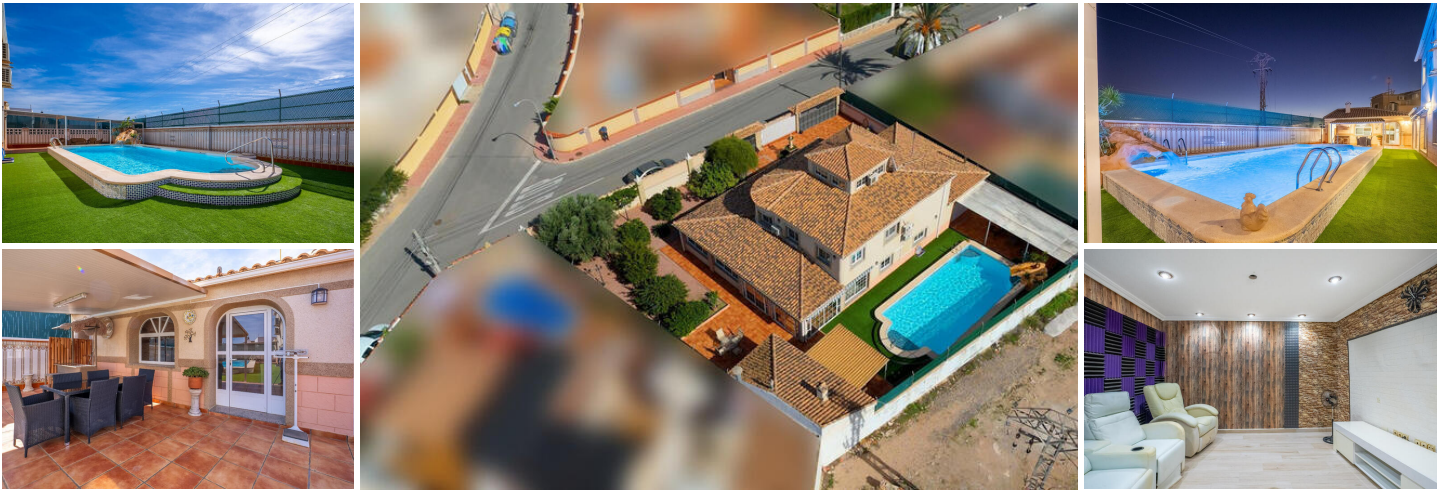

6 soverom Villa til salgs i Torrevieja, Alicante

645.000€

I present this huge villa in Chaparral. Chaparral is one of the best areas of Torrevieja if you're looking for quality of life, tranquility, and comfort, without sacrificing essential services. Torrevieja is a coastal city located on the Costa Blanca. It's a tourist area, known for its multitude of beaches and sunny climate.

In this villa, you'll live a life of luxury: its immense garden with a pool, a summer kitchen with a fireplace, barbecue, and a lounge area will make your summers unforgettable. But what makes this house stand out is that it has: a movie theater with a giant screen, a wine cellar for wine lovers, a bar with a counter and chairs, perfect for entertaining friends, and an office where you can work in a comfortable space. It also has a closed garage for several cars.

The house has two floors, is bright and spacious, with a good layout and many rooms, perfect for a large family. It has a bar in the living room along with a wine cellar. A large, fully equipped independent kitchen. The house has 6 bedrooms. It has 3 furnished bedrooms and a dressing area. The other 3 bedrooms are used for entertaining, with a home theater, wine cellar, and office. It has 3 bathrooms, one of which has a Jacuzzi tub. And finally, it has a glass-enclosed solarium.

The house has gas-fired floor heating throughout.

It is located in one of the best areas of Chaparral. It is a very quiet and comfortable residential area. It stands out for its sunny climate and its surrounding green areas. It is also close to essential services, beaches, and entertainment options. Finally, it has good connectivity within the city and also with other cities.

It is a large house, perfect for a large family who likes to live in peace and quiet yet close to everything!

The price of the property does not include notary fees, registration costs, or applicable taxes, which vary depending on

🏠 6 soverom

📏 800m² Tomtestørrelse

🚿 3 bad

✅ Svømmebasseng

🏠 320m² Bygg størrelse