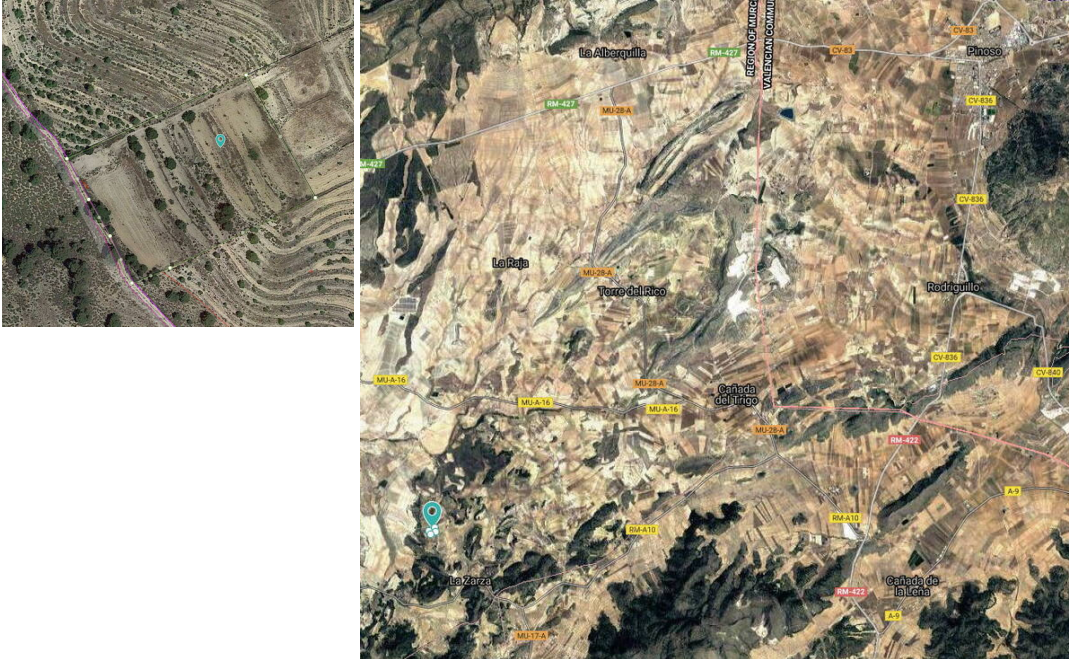

Land til salg i Jumilla, Murcia

22.995€

This legal building plot is located in Jumilla. The plot has 13305 m². You will be able to build your dream house in Spain, and enjoy the lovely views from this land. We are specialists in the Costa Blanca and Costa Calida specialising in the Alicante and Murcia Inland regions with a particular emphasis on Elda, Pinoso, Aspe, Elche and surrounding areas. We are an established, well known and trusted company that has built a solid reputation amongst buyers and sellers since we began trading in 2004. We offer a complete service with no hidden charges or surprises, starting with sourcing the property, right through to completion, and an unrivalled after sales service which includes property management, building services, and general help and advice to make your new house a home. With a portfolio of well over 1400 properties for sale, we are confident that we can help, so just let us know your preferred property, budget and location, and we will do the rest.

 0 soverom

 0 bad

 8.802m² Tomtestørrelse