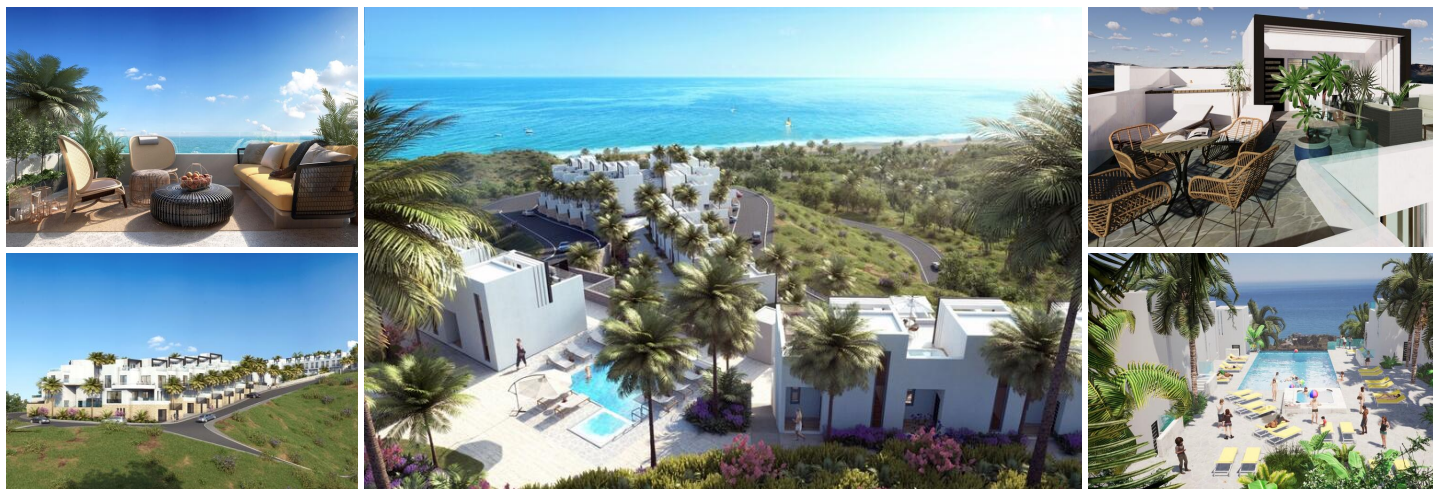

3 soverom Rekkehus til salgs i Torrox, Málaga

556.000€

TORROX COSTA - PEÑONCILLO For sale we have Vista del Mar, a luxury off plan development of 37 residences. From its exclusive location the gated development has stunning panoramic views of the Mediterranean and is just 500m to Playa Peñoncillo.

2 bedroom townhouses from €469,000 to €486,000

3 bedroom townhouses from €556,000 to €596,000

Total build sizes from 150m² to 227m².

All properties will be built over 4 levels, and they all will have a private roof terrace level complete with a pergola bar and space for a jacuzzi, and a basement level with a garage, laundry room and storage. Some of the properties also have a small private garden. Depending on your requirements, post the purchase of a property, there is the possibility to add extra en-suite bedrooms in the basement level, and/or additional storage rooms.

The properties will also benefit from an aérothermal system for heating and cooling, underfloor heating in bathrooms, and a fully fitted modern kitchen.

The complex will benefit from two swimming pools (including a salt water pool and an infinity pool), a paddle court, indoor gym with spa, service centre (which can be used as a co-working area), guest parking, and a botanical garden.