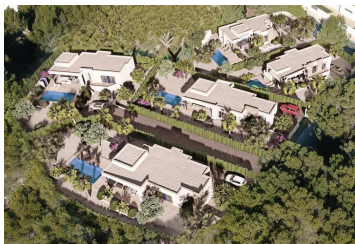

3 soverom Villa til salgs i Benissa, Alicante

890.000€

We're proud to present this luxury villa on one level is located at the exclusive Fanadix residential area in Benissa, surrounded by nature and located in a strategic place, very close to Fustera beach and just 10 minutes from Calpe and Moraira.

The project offers villas on one level, with 3 bedrooms and 2 bathrooms, built on plots on 800m². The main living area combines the lounge, dining area and kitchen into an open-plan space, which opens onto a terrace and pool area. The master bedroom has a private bathroom.

On the exterior terrace we find the pool with a relaxing area to enjoy the sun or a dinner at the barbecue.

This exclusive project offers fully ducted Air Conditioning, underfloor heating in the property, integrated white goods, smart home system, indoor LED lighting, private pool, and parking on the premises.