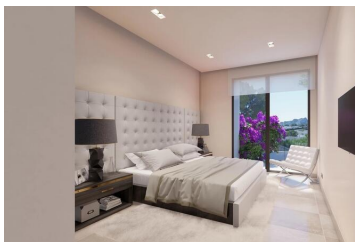

3 soverom Villa til salgs i Benissa, Alicante

890.000€

We're proud to present this luxury villa on one level is located at the exclusive Fanadix residential area in Benissa, surrounded by nature and located in a strategic place, very close to Fustera beach and just 10 minutes from Calpe and Moraira.

The project offers villas on one level, with 3 bedrooms and 2 bathrooms, built on plots on 800m². The main living area combines the lounge, dining area and kitchen into an open-plan space, which opens onto a terrace and pool area. The master bedroom has a private bathroom.

On the exterior terrace we find the pool with a relaxing area to enjoy the sun or a dinner at the barbecue.

This exclusive project offers fully ducted Air Conditioning, underfloor heating in the property, integrated white goods, smart home system, indoor LED lighting, private pool, and parking on the premises.

Interested? Do not hesitate and contact us. We are happy to help you further.

3 soverom	2 bad	138m² Bygg størrelse
800m² Tomtestørrelse	☒ Svømmebasseng	☒ Pool
☒ Private pool	☒ Parking	☒ Private parking
☒ Close to sea	☒ Close to shops	☒ Close to golf
☒ Close to supermarkets	☒ Close to restaurants	☒ Fitted wardrobes
☒ Open plan kitchen	☒ Fitted bathroom	☒ Air conditioning
☒ Underfloor heating throughout	☒ Underfloor heating bathrooms	☒ Enclosed Plot
☒ Private garden	☒ Private terrace	☒ Electric blinds