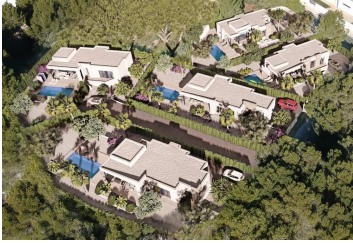

3 soverom Villa til salgs i Benissa, Alicante

890.000€

We're proud to present this luxury villa on one level is located at the exclusive Fanadix residential area in Benissa, surrounded by nature and located in a strategic place, very close to Fustera beach and just 10 minutes from Calpe and Moraira.

The project offers villas on one level, with 3 bedrooms and 2 bathrooms, built on plots on 800m². The main living area combines the lounge, dining area and kitchen into an open-plan space, which opens onto a terrace and pool area. The master bedroom has a private bathroom.

On the exterior terrace we find the pool with a relaxing area to enjoy the sun or a dinner at the barbecue.

This exclusive project offers fully ducted Air Conditioning, underfloor heating in the property, integrated white goods, smart home system, indoor LED lighting, private pool, and parking on the premises.