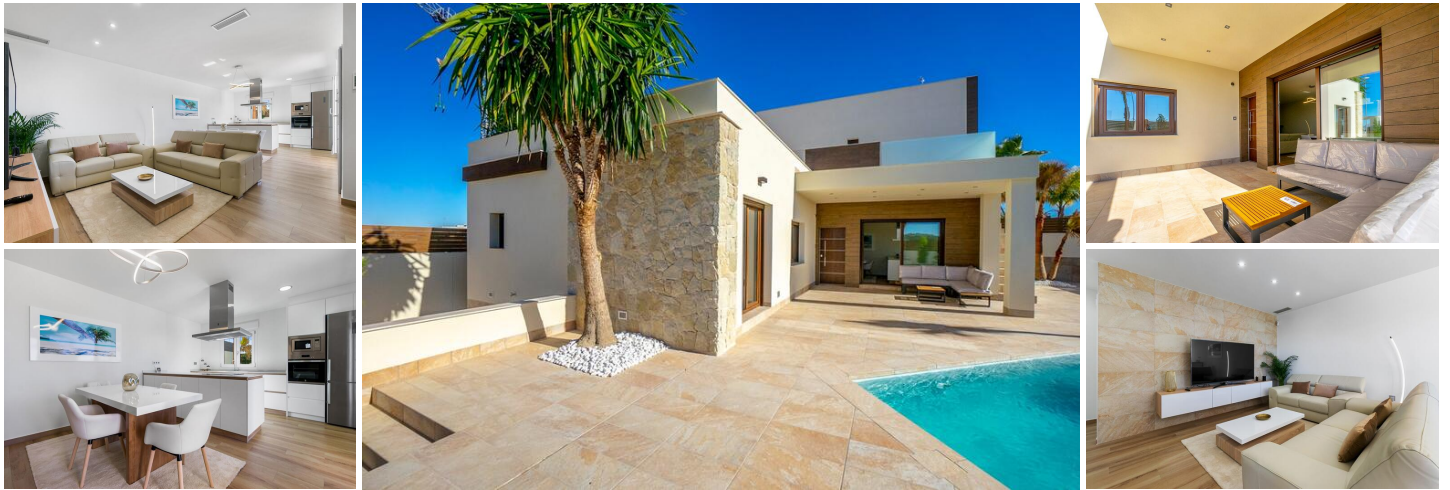

3 soverom Villa til salgs i Benijófar, Alicante

455.000€

New project of 13 detached villas in Benijofar. It offers you the possibility to choose between independent villas with 3 bedrooms, on one or two floors, and with optional solariums and basements for an extra cost.

The villas have plots starting at 300 m², with a private pool, and are supplied with PVC windows with electric shutters, underfloor heating in bathrooms, fitted kitchen, air conditioning, interior and exterior lighting, and all with the highest qualities of a promoter with a lot of experience in the area.

Interested? Do not hesitate and contact us. We are happy to help you further.

- | | | |
|---|---|--|
|  3 soverom |  2 bad |  113m ² Bygg størrelse |
|  311m ² Tomtestørrelse | <input checked="" type="checkbox"/> Svømmebasseng | <input checked="" type="checkbox"/> Pool |
| <input checked="" type="checkbox"/> Private pool | <input checked="" type="checkbox"/> Parking | <input checked="" type="checkbox"/> Private parking |
| <input checked="" type="checkbox"/> Close to sea | <input checked="" type="checkbox"/> Close to shops | <input checked="" type="checkbox"/> Close to golf |
| <input checked="" type="checkbox"/> Close to supermarkets | <input checked="" type="checkbox"/> Fitted wardrobes | <input checked="" type="checkbox"/> Fitted kitchen |
| <input checked="" type="checkbox"/> Open plan kitchen | <input checked="" type="checkbox"/> Fitted bathroom | <input checked="" type="checkbox"/> Air conditioning |
| <input checked="" type="checkbox"/> Underfloor heating bathrooms | <input checked="" type="checkbox"/> Enclosed Plot | <input checked="" type="checkbox"/> Private garden |
| <input checked="" type="checkbox"/> Covered terrace | <input checked="" type="checkbox"/> Private terrace | <input checked="" type="checkbox"/> Gated complex |