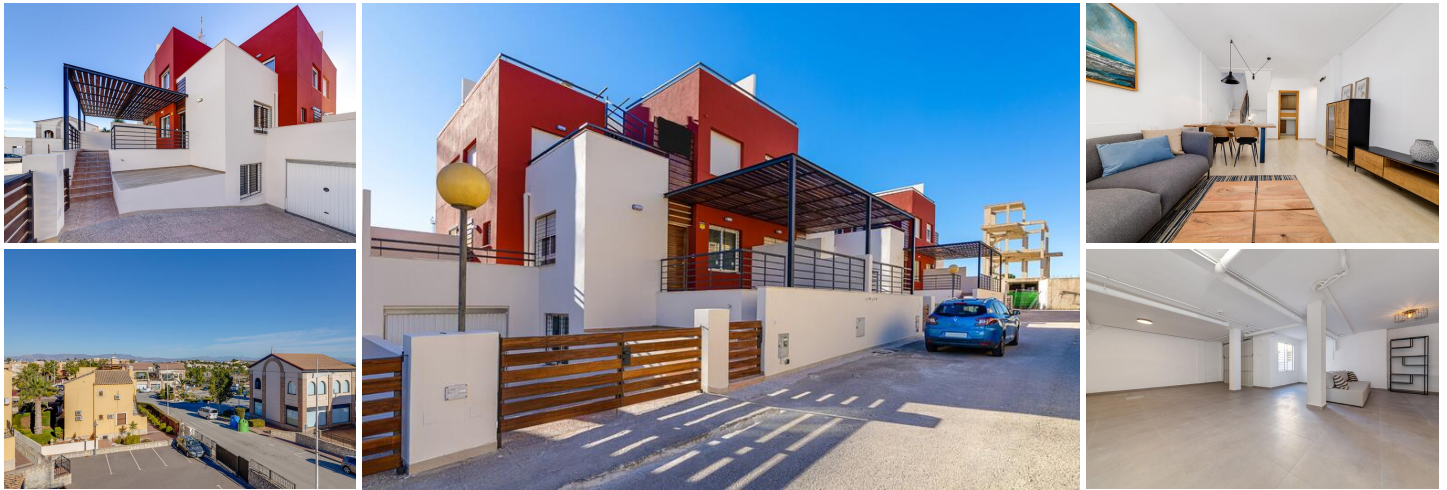

3 soverom Rekkehus til salgs i Algorfa, Alicante

195.000€

Beautiful project of 8 townhouses at the entrance of La Finca Golf in Algorfa, completely renovated inside and out. These townhouses consist of 3 bedrooms, 2 bathrooms, living room and kitchen. In addition to the veranda, there are terraces on the first and second floors and a solarium.

You have 2 option to choose: Townhouses with private garage or townhouses with the option to have a private pool in the garden.

Townhouses are located in close proximity to golf courses. From the terraces and windows of the house there is a beautiful view of the mountain landscape.

This residential complex located in La Finca Golf resort, in the municipality of Algorfa, in the Vega Baja area of the Costa Blanca South. Only 15 minutes drive from the sandy beaches of Guardamar del Segura, and only 35 minutes from Alicante airport. The larger towns of Almoradi, Benijófar and Ciudad Quesada are a short drive away. Torrevieja and Orihuela Costa, with their large shopping centres, are 15 minutes away.