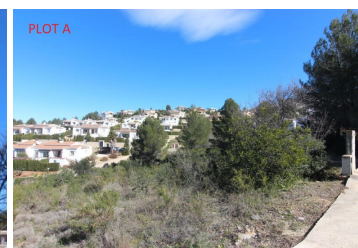

Land til salgs i Murla, Alicante

90.500€

These 2 building plots are located in the Puerta del Valle urbanization in Murla. Both plots have water and electricity. Plot A has 852 m² and Plot B has 808 m².