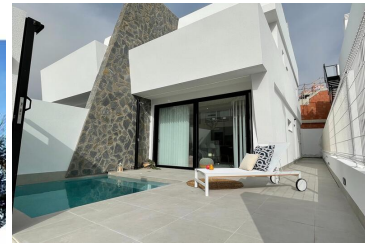

3 soverom Rekkehus til salgs i Santiago de la Ribera, Murcia

319.000€

Exclusive villa project, only 1km from the beaches of San Javier, on the Costa Calida.

The project comprises semi-detached villas with 3 bedrooms and 2 bathrooms, distributed on two floors plus a solarium. The layout of the ground floor takes full advantage of the large windows in the lounge, creating a spacious and bright living area, with a dining and kitchen area. There is a double bedroom and bathroom on the ground floor, with the remaining 2 bedrooms on the first floor, one with a private terrace, and a shared bathroom.

The private and spacious solarium is ideal to enjoy the Spanish outdoor lifestyle.

The project also presents a detached villa with an en-suite bedroom on the ground floor, and 2 en-suite bedrooms on the first floor, with access to a shared terrace overlooking the pool.

The villas include pre-installation for A/C, fitted wardrobes, white goods, indoor and outdoor LED Lighting, private pool, and parking on the premises.

Interested? Do not hesitate and contact us. We are happy to help you further.