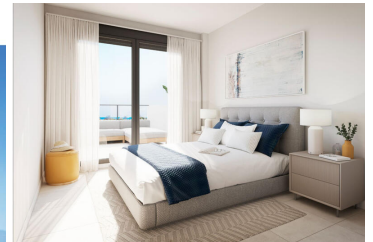

3 soverom Leilighet til salgs i Estepona, Málaga

397.000€

ESTEPONA ...OFF PLAN PROJECT 2024 apartment

A wonderful residential complex located in a unique enclave between Puerto Banus and Estepona, a few minutes from shops, the beach and golf courses. You will enjoy the various common spaces such as the coworking area, gym, children's play area, the swimming pool and large landscaped areas.

This project has 68 modern homes with 1, 2 and 3 bedrooms to chose from, most of them with large terraces (some ground floor apartments with large gardens too) and top quality finishes including floor to ceiling windows, shutters in the bedrooms, air-conditioning and a fully equipped kitchen with appliances electric oven, ceramic hob, extractor hood, refrigerator and compact worktop.