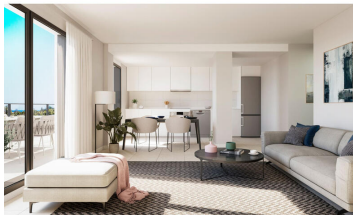

3 soverom Leilighet til salgs i Estepona, Málaga

397.000€

ESTEPONA ...OFF PLAN PROJECT 2024 apartment

A wonderful residential complex located in a unique enclave between Puerto Banus and Estepona, a few minutes from shops, the beach and golf courses. You will enjoy the various common spaces such as the coworking area, gym, children's play area, the swimming pool and large landscaped areas.

This project has 68 modern homes with 1, 2 and 3 bedrooms to chose from, most of them with large terraces (some ground floor apartments with large gardens too) and top quality finishes including floor to ceiling windows, shutters in the bedrooms, air-conditioning and a fully equipped kitchen with appliances electric oven, ceramic hob, extractor hood, refrigerator and compact worktop.

Each home has been designed to achieve spacious and practical spaces, as well as to offer maximum comfort thanks to the installation of air ducted conditioning and the magnificent southeast orientation. All