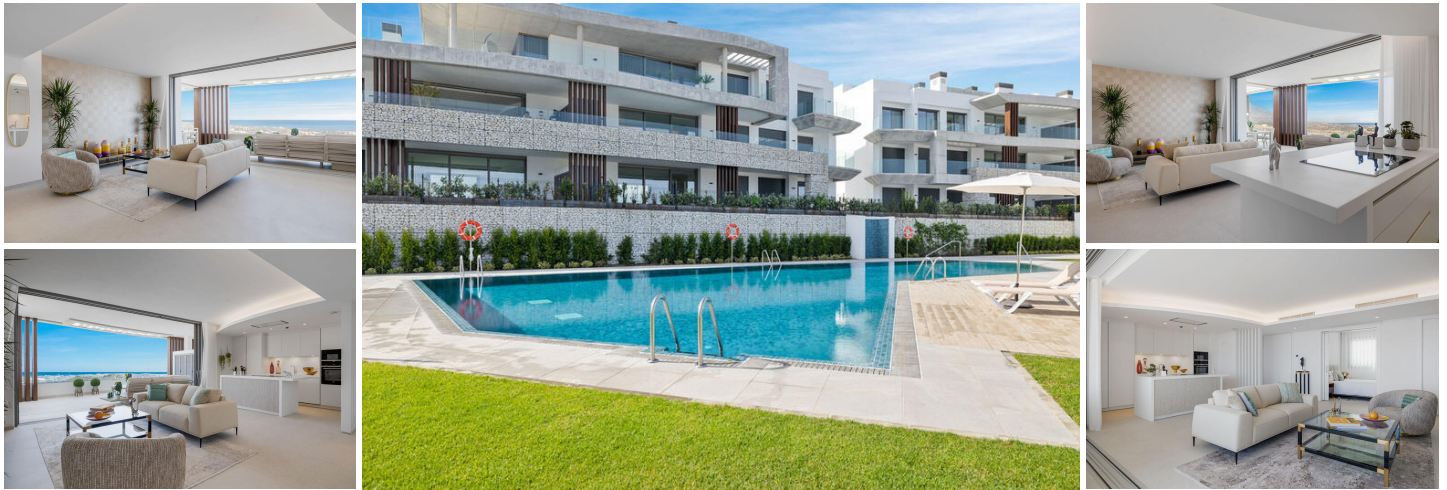

## 3 soverom Leilighet til salgs i La Quinta, Málaga

1.275.000€

LA QUINTA BENAHAIVIS / MARBELLA ...

Brand new top quality first floor apartment in Real de la Quinta. All on one floor. bright and sunny all day with amazing open panoramic views to the Mediterranean and the coast. Living and dining area with an open plan fully fitted kitchen with Siemens appliances. Master bedroom en suite with dressing area two guest bedrooms sharing a bathroom and a separate guest toilet. Direct access to a covered and open terrace of 58m<sup>2</sup>.

Real de la Quinta Residential Country Club Resort, a residential resort, integrated in the foothills of the Sierra de las Nieves overlooking La Concha mountain. A unique location, with its views, the lake and features such as the golf course, the El Lago Club, a 5\* hotel and a comercial area.