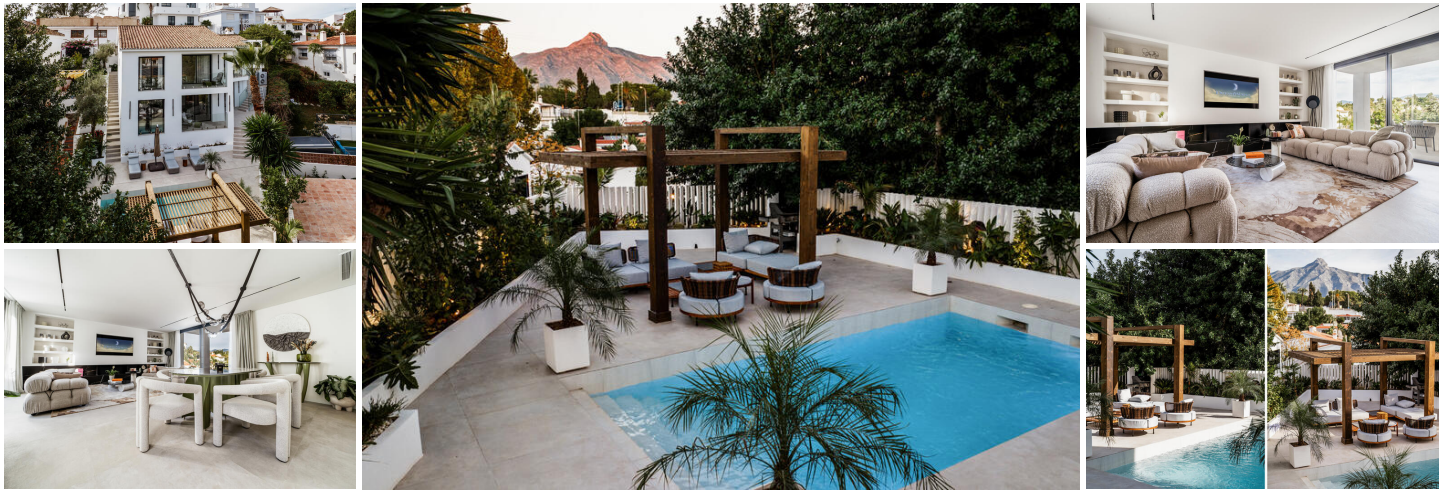

## 5 soverom Villa til salgs i Marbella, Málaga

2.295.000€

Villa Midori, a thoughtfully equipped residence close to Puerto Banús, offers a practical and comfortable living experience. With its east-faced orientation, enjoy the morning sun at its best and La Concha mountain view.

The villa is equipped with an alarm system, underfloor heating throughout, and a heated pool for year-round enjoyment. Good connectivity with WiFi MESH and a phone/internet booster. The villa also features dimmers for lights, providing a personalized ambiance. With five bedrooms and bathrooms, a sauna, and a gym. It includes a carport with an electric car charger.

- |   |   |  |
|---|---|--|
|  5 soverom                        |  5 bad |  260m <sup>2</sup> Bygg størrelse |
|  506m <sup>2</sup> Tomtestørrelse | <input checked="" type="checkbox"/> Svømmebasseng   | <input checked="" type="checkbox"/> East orientation   |
| <input checked="" type="checkbox"/> 166 m <sup>2</sup> terrace  | <input checked="" type="checkbox"/> Carport garage  | <input checked="" type="checkbox"/> Private pool   |
| <input checked="" type="checkbox"/> Fully furnished   | <input checked="" type="checkbox"/> Fully fitted kitchen                                  | <input checked="" type="checkbox"/> Sauna  |
| <input checked="" type="checkbox"/> Gym   | <input checked="" type="checkbox"/> Alarm   | <input checked="" type="checkbox"/> Dining room  |
| <input checked="" type="checkbox"/> Private terrace   | <input checked="" type="checkbox"/> Living room   | <input checked="" type="checkbox"/> Mountain view  |
| <input checked="" type="checkbox"/> Heated pool   | <input checked="" type="checkbox"/> Underfloor heating (throughout)                       | <input checked="" type="checkbox"/> Internet - Wi-Fi   |
| <input checked="" type="checkbox"/> Covered terrace   | <input checked="" type="checkbox"/> Pool view   | <input checked="" type="checkbox"/> Panoramic view   |