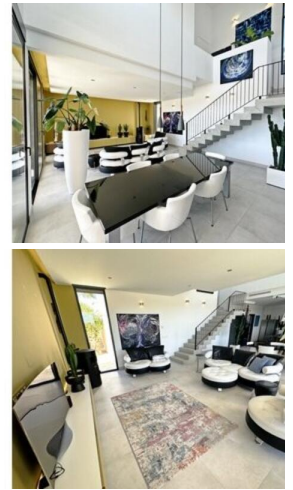

4 soverom Villa til salgs i Hacienda del Alamo Golf Resort, Murcia

794.950€

MGP are delighted to offer this uniquely stunning 4-bedroom 3.5 bathroom detached luxury villa on Hacienda Dell Alamo that just has the WOW FACTOR ! Nestled on an enormous corner plot that is a 1157m2 it has 360-degree views of golf, lake, and mountains. It is Key Ready as it's a resale property and comes with a plethora of features such as Solar panels, vented air zoned AC, Energy performance A, alarm, electric shutters, high end Italian design kitchen, saltwater pool and pellet stove to name a few. You enter the front garden through electric gate, the main door leads into the property and the first thing that stops you in your tracks is the feature window that frames and natural view of the golf, to the right you will find two spacious bedrooms and modern shower room. Both bedrooms lead onto a vast roof terrace which boasts the amazing 360-degree views. To the left of the main door you access the double garage and the study from which you have golf views while you work. Downstairs is the lounge/diner and the impressive Italian design kitchen which is over 71m2! with sliding patio doors to the garden. The kitchen has high end appliances. The master bedroom has its own luxury shower room and walk in wardrobe behind the bed from which you can gaze at the pool and views. There is a further large bedroom, shower room and utility, this bedroom leads onto a covered terrace and BBQ area. The garden is easy maintenance and has a covered area to sit and enjoy a sun downer, large salt water pool, a further WC which is accessed from the garden. The white goods are included, and furniture is negotiable. The local town of Fuente Alamo is just 3km away, Corvera airport is 15 mins drive and Murcia and Cartagena around 30 mins drive. This property must be seen to be appreciated, contact us to arrange a viewing and be prepared to have your breath taken away.