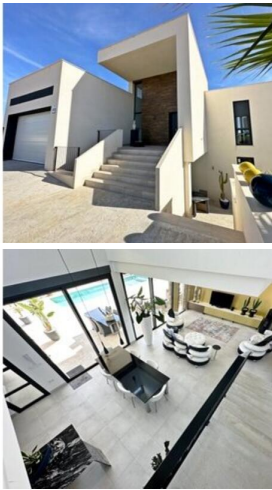

4 soverom Villa til salgs i Hacienda del Alamo Golf Resort, Murcia

794.950€

MGP are delighted to offer this uniquely stunning 4-bedroom 3.5 bathroom detached luxury villa on Hacienda Dell Alamo that just has the WOW FACTOR ! Nestled on an enormous corner plot that is a 1157m2 it has 360-degree views of golf, lake, and mountains. It is Key Ready as it's a resale property and comes with a plethora of features such as Solar panels, vented air zoned AC, Energy performance A, alarm, electric shutters, high end Italian design kitchen, saltwater pool and pellet stove to name a few. You enter the front garden through electric gate, the main door leads into the property and the first thing that stops you in your tracks is the feature window that frames and natural view of the golf, to the right you will find two spacious bedrooms and modern shower room. Both bedrooms lead onto a vast roof terrace which boasts the amazing 360-degree views. To the left of the main door you access the double garage and the study from which you have golf views while you work. Downstairs is the lounge/diner and the impressive Italian design kitchen which is over 71m2! with sliding patio doors to the garden. The kitchen has high end appliances. The master bedroom has its own luxury shower room and walk in wardrobe behind the bed from which you can gaze at the pool and views. There is a further large bedroom, shower room and utility, this bedroom leads onto a covered terrace and BBQ area. The garden is easy maintenance and has a covered area to sit and enjoy a sun downer, large salt water pool, a further WC which is accessed from the garden. The white goods are included, and furniture is negotiable. The local town of Fuente Alamo is just 3km away, Corvera airport is 15 mins drive and Murcia and Cartagena around 30 mins drive. This property must be seen to be appreciated, contact us to arrange a viewing and be prepared to have your breath taken away.