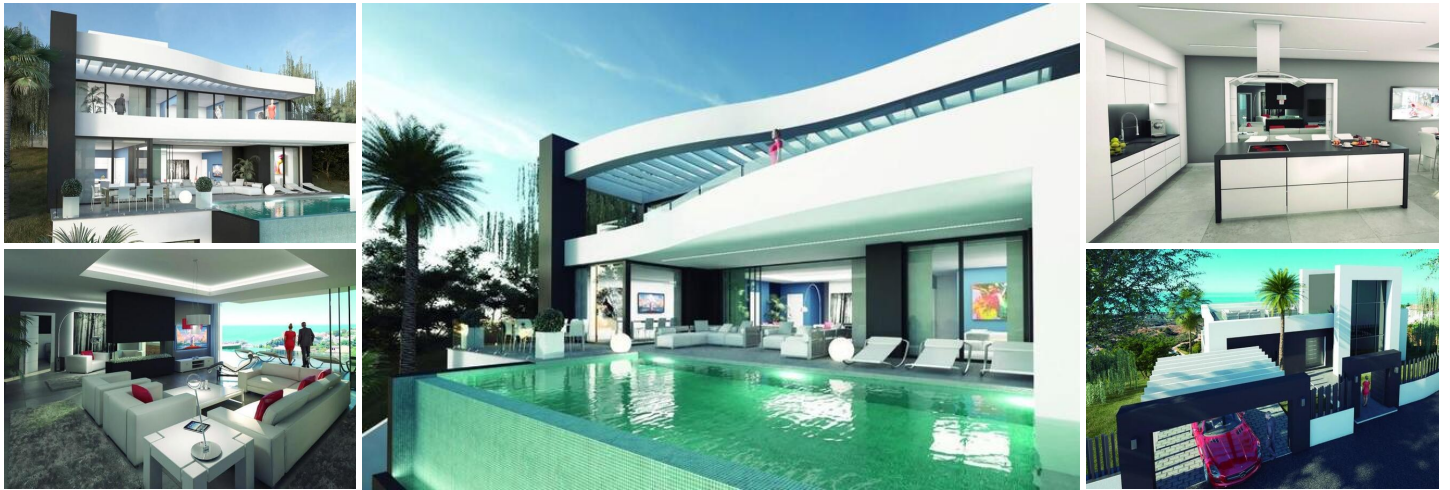

4 soverom Villa til salgs i Benalmadena, Málaga

1.750.000€

NEW BUILD VILLAS IN BENALMADENA Luxury New Build villa belongs to a unique collection of 4 exclusive villas located in one of the best and most desirable areas of the Costa del Sol. The main concept of this project is to fill all the spaces with light and to maximise harmony in all the rooms. It has been designed with the utmost care and attention to detail, so that you can enjoy a quality of life based on comfort and functionality. Undoubtedly, the discovery of this villa will make you fall in love with it and will make you feel inner peace, privacy and a dream come true. Located between the towns of Torremolinos and Fuengirola, Benalmadena is just 20 minutes from Malaga airport and is connected to the main areas and attractions of the coast by train and bus services. Rich in attractive beaches, numerous entertainment options and an impressive marina, Benalmadena is one of the most popular destinations on the Costa del Sol. The area adjacent to the coast is known as Benalmádena Costa. This location, besides being perfectly communicated to Malaga and Torremolinos, boasts excellent beaches, a leisure area in Puerto Marina, a casino, golf courses, amusement parks and numerous activities that will make your life in the Mediterranean an unforgettable experience.

-  4 soverom
-  864m² Tomtestørrelse
-  Gated
-  Views: Sea
-  Air Conditioning: Pre-Installed
-  Double Bedrooms: 4
-  Useable Build Space: 301 Msq.

-  4 bad
-  Garden
-  Solarium: Yes
-  Near Schools
-  Elevator/Lift
-  Beach: 300 Meters
-  Terrace: 309 Msq.

-  440m² Bygg størrelse
-  Private pool
-  Number of Parking Spaces: 1
-  Near Commercial Center
-  Under-Build / Basement
-  Location: Coastal