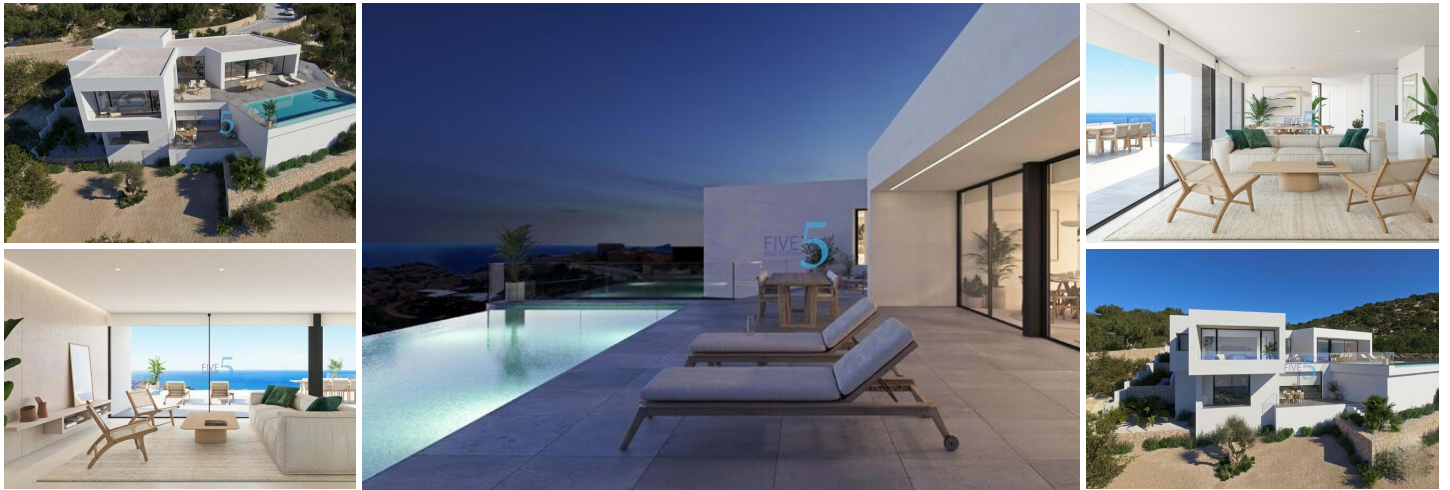

3 soverom Villa til salgs i El/Benitachell Poble Nou de Benitatchell, Alicante

2.221.850€

NEW BUILD LUXURY VILLA IN CUMBRE DEL SOL

Cumbre del Sol is a place where you can enjoy both nature as well as the sun and sea. This luxury villa offers peace and comfort so the owner can relax peacefully with an incredible sea view. Could this be your future home?

New Build villa design combines in a stylish and functional way a truly modern architecture. On its façade, characterized by large geometric figures created based on straight lines and the shape of cubes, the colour white dominates, giving the villa an elegant design as well as minimalistic. It's garden, 100% mediterranean in style, has stone walls which help to integrate the villa with its surroundings.

The living area is on the same floor. A spacious kitchen with a centre island equipped with top brand electrical appliances, a large living room and terrace with an amazing view of the Mediterranean sea.

The living room has a very warm and cosy design. It consists of a large room, which could be divided into two rooms for more privacy.

On the same floor, we can find the main suite with its own bathroom and private terrace, where you can enjoy the lovely weather and the sea views from the privacy you have from being in your own room.