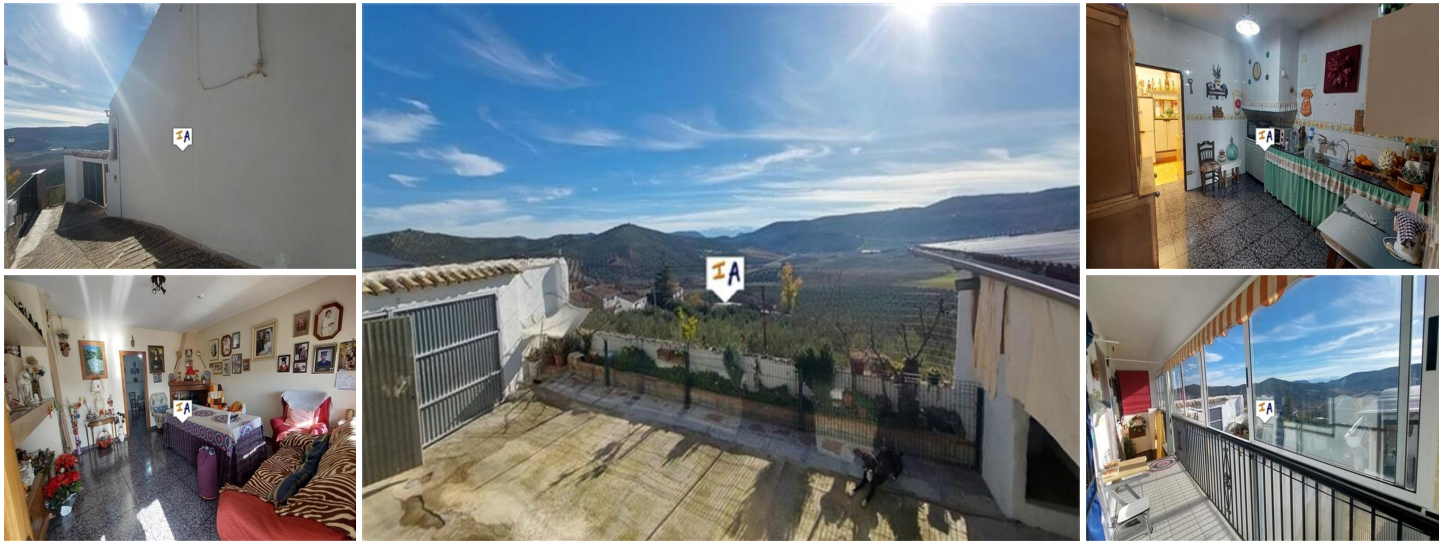

## 4 soverom Rekkehus til salgs i Ermita Nueva, Jaén

110.000€

This 281m<sup>2</sup> build spacious 4 bedroom, 2 bathroom Townhouse is situated in Ermita Nueva, close to the historical city of Alcala la Real in the south of Jaen province in Andalusia, Spain. Located on the edge of the village with no passing traffic and wonderful countryside views, the main entrance to the substantial, renovated property on a generous 205m<sup>2</sup> town plot is via large garage doors into a big front hard standing for many vehicles and a car port. An entrance way on the right has a small number of steps leading up to an enclosed terrace off which is a shower room and utility area. Also off the terrace is access into a spacious lounge with a feature fireplace and wood burner, to the left a corridor leads to a bedroom and opposite is a bright family bathroom, the corridor continue on to a further 3 double bedrooms. Off the lounge is a country style kitchen with a good size pantry / storage room, towards the rear is another fitted kitchen with a working chimney, storage and a covered internal patio space with a dining and seating areas. Also off this covered patio are log storage rooms, an extra guest sleeping area and stairs taking you up to another lounge as well as access into your private garage workshop. Being sold part furnished, this is a spacious property with a good size plot and wonderful countryside views, is ready to move into and enjoy.

-  4 soverom
-  205m<sup>2</sup> Tomtestørrelse
-  Fitted Kitchen
-  Near Public Transport
-  Patio
-  Spacious Accommodation

-  2 bad
-  Close to Amenities
-  Ideal Family Home
-  Off Road Parking
-  Private Garage
-  Spectacular views

-  281m<sup>2</sup> Bygg størrelse
-  Fireplace
-  Ideal for Country Lovers
-  Part Furnished
-  Renovated
-  Storage Room