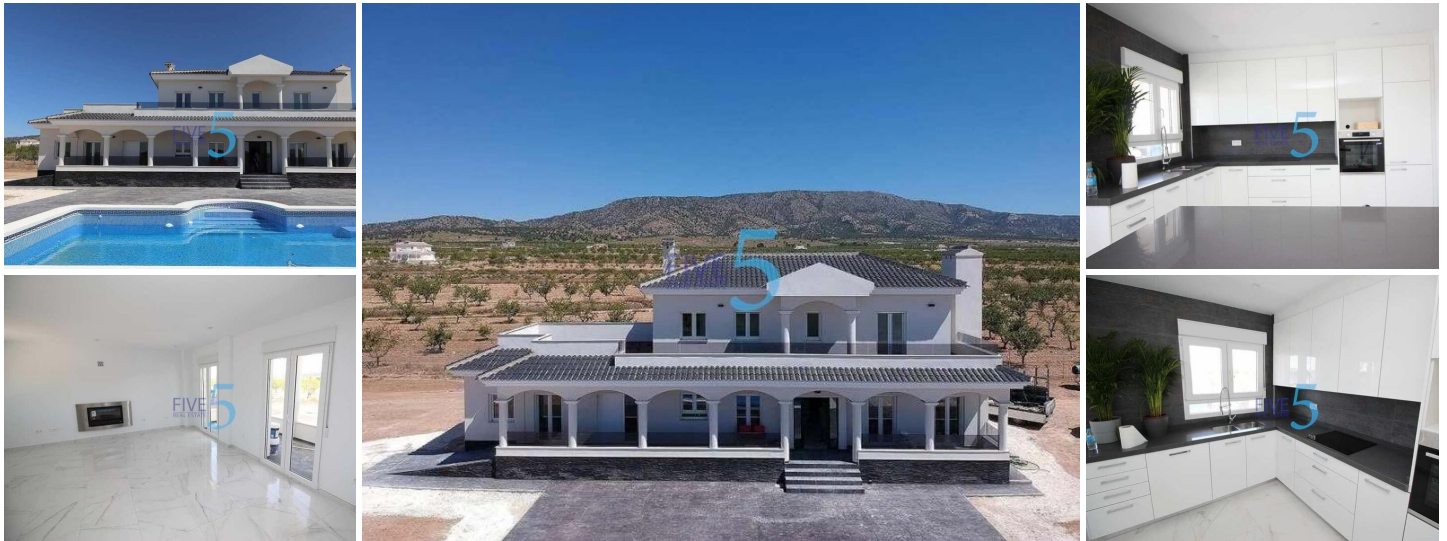

## 4 soverom Villa til salgs i Pinoso, Alicante

426.000€

### NEW BUILD VILLAS IN PINOSO

You can choose Villas with traditional Spanish touches or super modern finishing, bright and clean.

Different legal building plots available (rustic with minimum 10.000 m<sup>2</sup>), some walking distance to town, some totally private and our most popular ones are within 5-10 mins drive to a town.

We have a plot for every taste, all with amazing views and all have mains water + electric included in the price and high speed internet available.

From the biggest and best builder in the area and use top quality materials for a perfect finish.

All houses include 2m stamped concrete terrace around the pool (colour and pattern to choose), 1m around the house, gated entrance, 3.000 m<sup>2</sup> fencing, pre-installed ducted aircon, standard kitchen, security door, german tilt and turn windows (or sliding if preferred), built-in fireplace and chimney, pre-installation for tv and internet, gravel driveway plus a few meters around the house, septic tank.