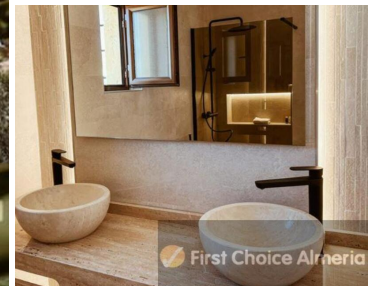

## 4 soverom Villa til salgs i Cuevas del Almanzora, Almería

425.000€

DESERT SPRINGS, CUEVAS DEL ALMANZORA, ALMERIA, SPAIN.9 Sweetwater Island Drive 4 Bedroom Pueblo Villa Model - El Paso Availability - Completed Located adjacent to the 15th fairway this stylish Pueblo Villa offers far reaching and stunning views across the championship Indiana golf course and mountain ranges beyond. The villa is based on the precise shapes of the traditional casas del campo of The Almanzora Valley, of course built with all mod cons, with large terraces and pergolas within its own private garden. The internal reception area opens out, with a level through floor, onto the covered verandas providing combined interior/external living and dining space, designed to be used as one in this specially privileged climate. A stone built fireplace internally and a built in barbecue externally are provided. The master bedroom with en-suite located on the first floor leads out to a large open terrace to allow you to take in the breath taking views. There are three further bedrooms and a bathroom. Air conditioning, double glazing, high quality fitted kitchen, white goods and bedroom wardrobes, and security fittings are standard throughout. Specification 4 Bedrooms 3 Bathrooms, 2 en-suite Living / dining room with covered veranda Private roof solarium Pre-Installation for combined air-cooling and heating units Private car parking Private garden 8m x 4m swimming pool Plot 425m<sup>2</sup> Floor area 121m<sup>2</sup> Terrace area 66m<sup>2</sup>