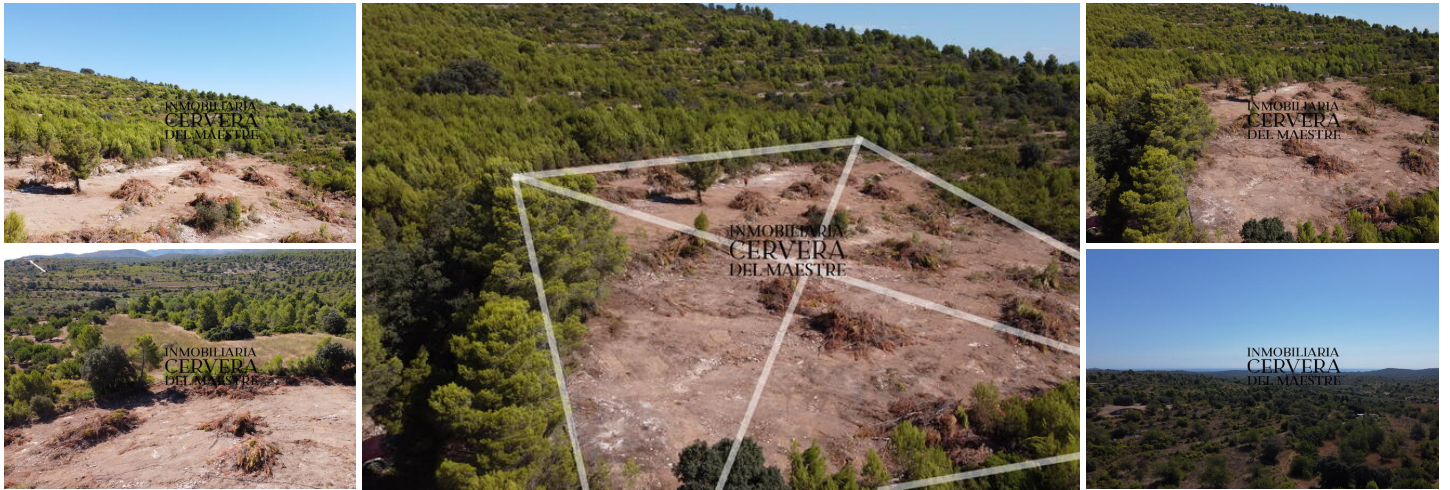

Land til salgs i Cervera del Maestre, Castellón

75.000€

Great location" Rustic plot for building. Situated in Cervera del Maestre close to town. The plot size 24,409m² situated with easy access. Allowed to build 2% on ground floor & 1% on first floor on total square meters of the plot size. Very good location. Close to the village, 20 km to the coast. A perfect finca and a great opportunity to build your dream house. Located close to the village with all the amenities, ensuring privacy and tranquillity.

 0 soverom

 0 bad

 24.409m² Tomtestørrelse