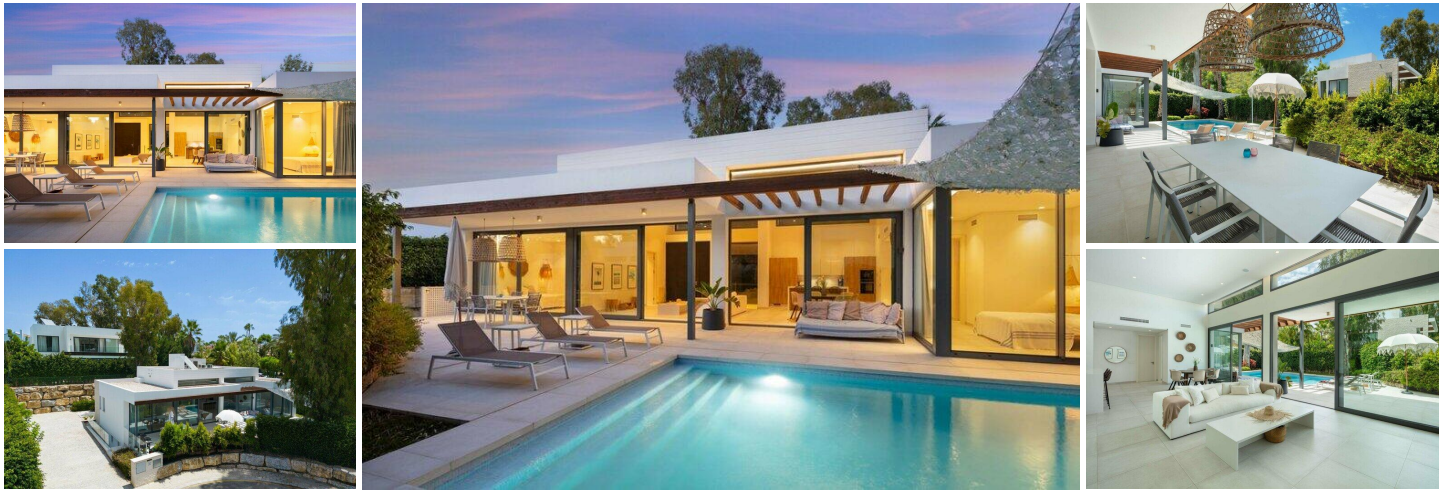

4 soverom Villa til salgs i New Golden Mile, Málaga

1.395.000€

Situated behind the private gates of well-established residential community Arboleda, this completely remodelled home lies in the heart of the New Golden Mile, between Estepona and Marbella.

Arboleda offers a convenient and secluded location, where all villas are South and West facing, with scenic views towards a lush green woodland – 50,000m² of protected nature zone. A beautiful and bright home, featuring Cortizo sliding walls of glass that open to a vast terrace ideal for entertaining, outdoor dining with barbecue, and large heated pool.

The spacious main living area has a raised ceiling height of 4.5m, providing light and elegance throughout the property, open dining room with a gourmet kitchen with center island, all areas facing towards the lush tropical gardens that provide privacy and a cosy ambience. The villa provides 3 bedrooms distributed over 3 levels, a storage, laundry and machine room. The area is secure and very well connected, a short drive brings you to Atalaya Golf and Country Club and top rated International schools.

Within a short walk you have local supermarkets and a variety of shops, bars and restaurants, hairdressers, pharmacies, vets and local amenities.

- | | | |
|---|---|--|
|  4 soverom |  4 bad |  272m ² Bygg størrelse |
|  625m ² Tomtestørrelse | <input checked="" type="checkbox"/> Svømmebasseng | <input checked="" type="checkbox"/> air conditioning |
| <input checked="" type="checkbox"/> alarm system | <input checked="" type="checkbox"/> close to park | <input checked="" type="checkbox"/> close to schools |
| <input checked="" type="checkbox"/> heated swimming pool | <input checked="" type="checkbox"/> modern style | <input checked="" type="checkbox"/> newly built |
| <input checked="" type="checkbox"/> pool views | <input checked="" type="checkbox"/> private garden | <input checked="" type="checkbox"/> walking distance to amenities |