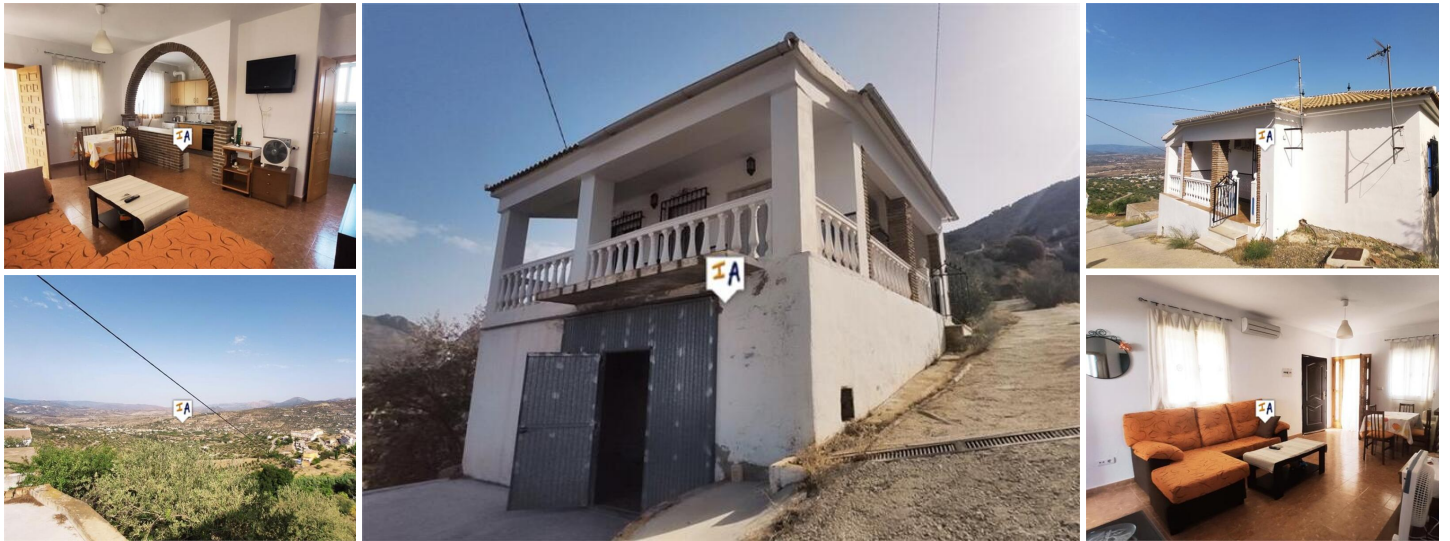

2 soverom Herregård til salgs i Alcaucin, Málaga

185.000€

This charming property spans 102 m² and is nestled within an large plot of 9,343 m², adorned with flourishing olive trees in full production, adding a touch of natural beauty to its surroundings. One of the key highlights of this property is its convenient location, just a short walk away from the town of Alcaucin, in the Axarquia region of Malaga in Andalusia, Spain. The house boasts a practical two floor layout. The first floor is dedicated to the main living space, which includes a comfortable lounge / dining room complete with air conditioning for extra comfort. An equipped kitchen and two generously sized double bedrooms provide ample space for relaxation. Completing the first floor is a family featuring a refreshing shower. For those who appreciate mesmerizing vistas, a lovely terrace awaits, granting a panoramic view of the property's spectacular surroundings. Downstairs the second floor, you'll discover a versatile space. A garage with the potential to be transformed into a cosy and charming small apartment adds a creative touch to the property. The Finca also provides two water deposits for irrigation. Just a 20 minute drive away, you'll find the inviting shores of the beach. On the other side, the majestic Sierra Tejeda mountain range stands tall, creating a breath taking backdrop for the town of Alcaucín. In summary, this fantastic house combines the allure of a countryside retreat with the convenience of town life. To experience the enchantment of this home and its surroundings first hand, don't hesitate to contact us and schedule a visit.