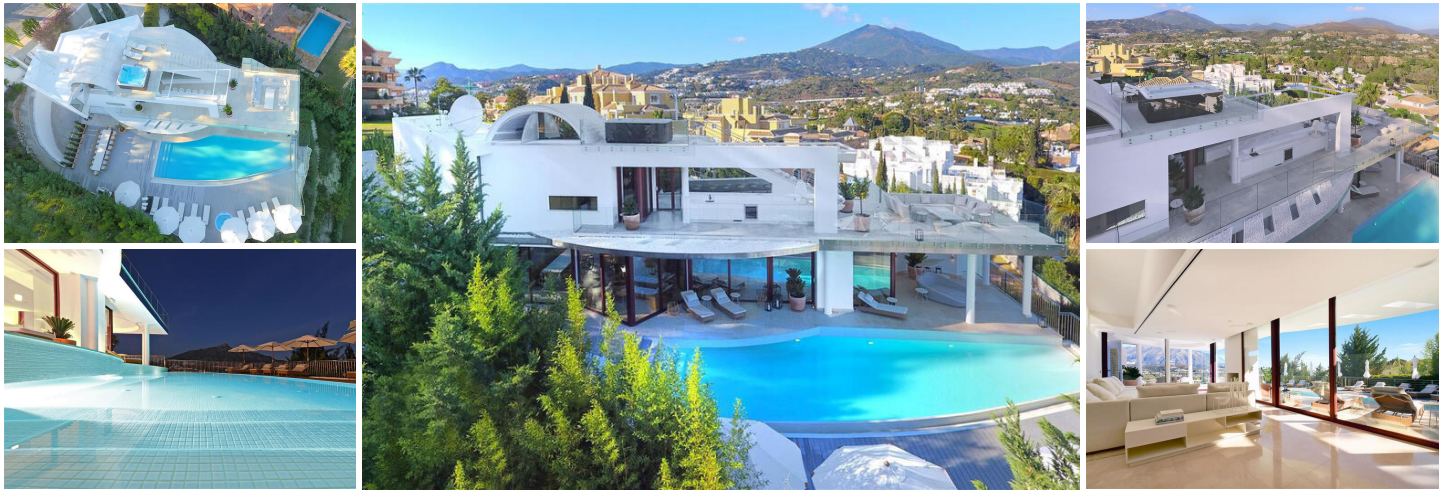

## 7 soverom Villa til salgs i Nueva Andalucia, Málaga

4.400.000€

Located in the exclusive Golf Vally in Nueva Andalucía, a 5 min drive from Puerto Banus town centre, as well as to beaches and recreational areas.

This newly renovated villa is built to the highest standard and designed by the renowned architect Angel Taborda, known worldwide for his avant-garde style. When entering this remarkable villa the modern architecture harmonious melt together with a panoramic view over La Concha Mountain, Las Brisas golf and the Mediterranean Sea. You instantly feel at peace while exploring the rest of the beautiful house – divided over 3 levels, having carefully considered the distribution to maximize the light and magnificent views surrounding the property.

From the main entrance the living room in its white interior floats together with the beautiful natural light coming in from the full-size windows facing the view and pool area. Turning to the right – the fully equipped kitchen presents itself with a dining area fitting 16 people. From the kitchen area, there is direct access to the second kitchen and laundry room with washing machine and tumble dryer.

Outside you have a spacious terrace with palm trees, a large heated infinity pool and Jacuzzi. The outstanding barbecue area is ideal for entertaining and dining under the stars, while the partly covered bar and the lounge seating on the second floor terrace can lift the atmosphere from great cosiness to a great party with total privacy and views towards the mountains and the sea. This is truly a stunning luxury home.