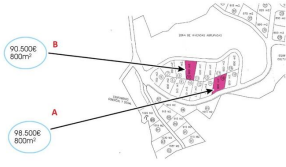

Land til salgs i Murla, Alicante

90.500€

URBANIZATION PUERTA DEL VALLE. MURLA

These 2 building plots are located in the Puerta del Valle urbanization in Murla. Both plots have water and electricity. Plot A has 852 m² and Plot B has 808 m².

 0 soverom
 newly built

 0 bad

 808m² Tomtestørrelse