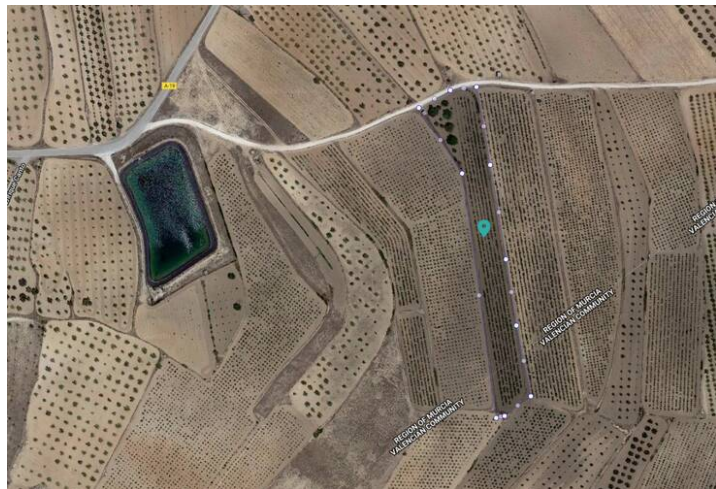

## Land Te koop in Yecla, Murcia

27.900€

Plots in Raspay - Yecla. We have 3 plots in the same polygon of Yecla. The 3 plots total a total of 18912 square meters. They have water. Beautiful views of the mountains. Plot of 6239 m<sup>2</sup> Plot of 7050 m<sup>2</sup> Plot of 5623 m<sup>2</sup> If you have any questions, do not hesitate to contact us to get more information. If you are looking for a plot, you are in the right place. We are specialists in the Costa Blanca and Costa Calida specialising in the Alicante and Murcia Inland regions with a particular emphasis on Elda, Pinoso, Aspe, Elche and surrounding areas. We are an established, well known and trusted company that has built a solid reputation amongst buyers and sellers since we began trading in 2004. We offer a complete service with no hidden charges or surprises, starting with sourcing the property, right through to completion, and an unrivalled after sales service which includes property management, building services, and general help and advice to make your new house a home. With a portfolio of well over 1400 properties for sale, we are confident that we can help, so just let us know your preferred property, budget and location, and we will do the rest.