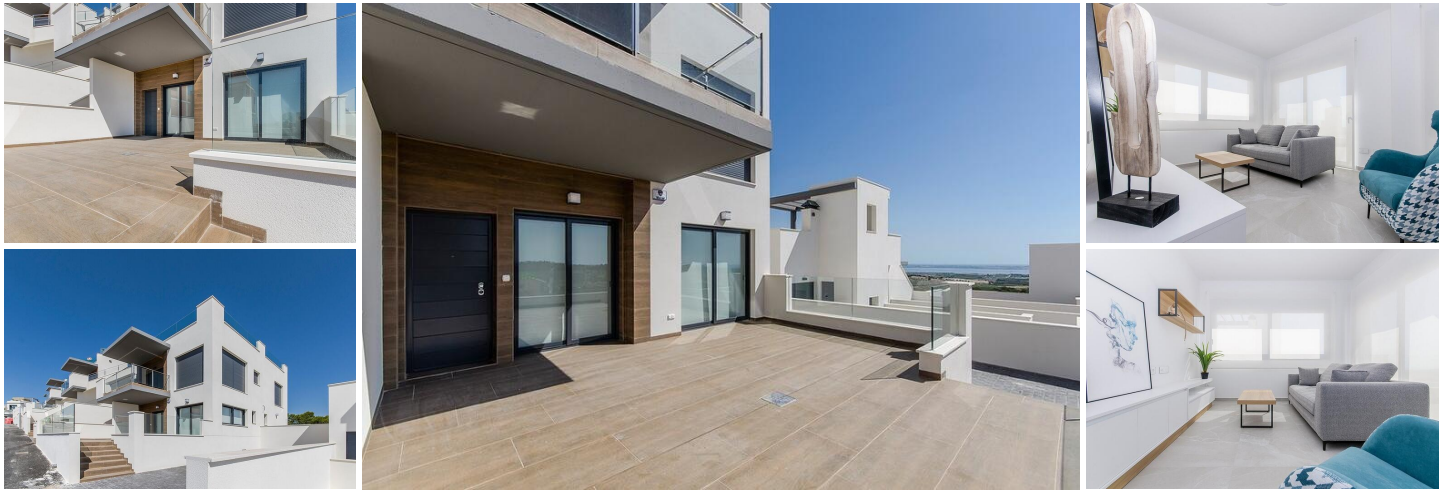

2 slaapkamer Gezinswoning Te koop in San Miguel de Salinas, Alicante

339.000€

NEW BUILD BUNGALOWS IN SAN MIGUEL DE SALINAS  New Build residential of independent villas and design bungalows, located in Ciudad de las Comunicaciones, in San Miguel de Salinas.  Beautiful bungalows will allow you to choose between 2 and 3 bedrooms, upstairs with a solarium or downstairs with a garden, even a basement option if you want extra space.  All properties comes with parking space.  The Residential has a nice communal area with garden and swimming pool. Residential located close to the Las Colinas and Campoamor golf courses, offers exceptional views of the Torrevieja and La Mata lagoons. San Miguel de Salinas is a municipality in the Valencian Community, Spain. Located in the south of the province of Alicante, in the region of Vega Baja del Segura near the Region of Murcia. Alicante airport located 35 minutes drive away and Murcias Corvera airport is about 1 hour drive away.