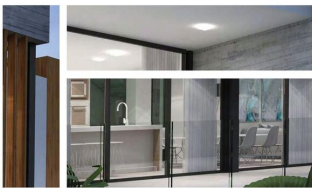

4 slaapkamer Villa Te koop in Benissa, Alicante

2.995.000€

This new build villa will be built on a spacious 1500 m2 plot in the luxurious Raco de Galeno urbanisation 2 km from the beautiful coast of Benissa. The villa has a total built area of 459 m2 distributed over two floors + a basement with a double garage. The ground floor comprises a spacious living-dining room with a modern, open-plan kitchen, a bedroom with an en suite bathroom and private terrace and a guest toilet. On the upper floor there are three more luxurious bedrooms, each with an en suite bathroom and dressing room. One bedroom has access to a private terrace through sliding windows and the other two bedrooms share a very spacious terrace. The basement comprises a garage with parking space for two cars, an entrance hall and a guest toilet. Outside, there is a swimming pool surrounded by several terraces both covered and uncovered. The villa has a spacious driveway with access to the garage. A pre-installation for pool heating and a pre-installation for an alarm system will be installed. The air conditioning system being installed is the AEROTHERMIA system for heating and cooling and underfloor heating throughout the house with AIRZONE system. The project already has a licence and can be built in one year.