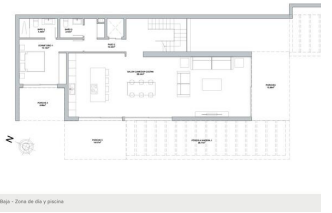

4 slaapkamer Villa Te koop in Benissa, Alicante

2.995.000€

This new build villa will be built on a spacious 1500 m2 plot in the luxurious Raco de Galeno urbanisation 2 km from the beautiful coast of Benissa. The villa has a total built area of 459 m2 distributed over two floors + a basement with a double garage. The ground floor comprises a spacious living-dining room with a modern, open-plan kitchen, a bedroom with an en suite bathroom and private terrace and a guest toilet. On the upper floor there are three more luxurious bedrooms, each with an en suite bathroom and dressing room. One bedroom has access to a private terrace through sliding windows and the other two bedrooms share a very spacious terrace. The basement comprises a garage with parking space for two cars, an entrance hall and a guest toilet. Outside, there is a swimming pool surrounded by several terraces both covered and uncovered. The villa has a spacious driveway with access to the garage. A pre-installation for pool heating and a pre-installation for an alarm system will be installed. The air conditioning system being installed is the AEROTHERMIA system for heating and cooling and underfloor heating throughout the house with AIRZONE system. The project already has a licence and can be built in one year.

- | | | |
|---|---|---|
|  4 slaapkamers |  4 badkamers |  458m ² Bouwgrootte |
|  1.500m ² Perceelgrootte | <input checked="" type="checkbox"/> Zwembad | <input checked="" type="checkbox"/> Automatic gate |
| <input checked="" type="checkbox"/> Automatic irrigation | <input checked="" type="checkbox"/> Lift | <input checked="" type="checkbox"/> Built-in cabinets |
| <input checked="" type="checkbox"/> Double glazing | <input checked="" type="checkbox"/> Garage | <input checked="" type="checkbox"/> Air conditioning |