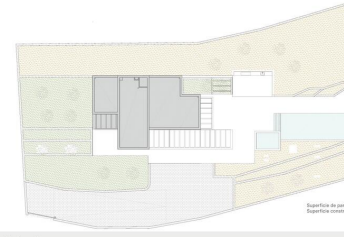

4 slaapkamer Villa Te koop in Benissa, Alicante

2.995.000€

This new build villa will be built on a spacious 1500 m2 plot in the luxurious Raco de Galeno urbanisation 2 km from the beautiful coast of Benissa. The villa has a total built area of 459 m2 distributed over two floors + a basement with a double garage. The ground floor comprises a spacious living-dining room with a modern, open-plan kitchen, a bedroom with an en suite bathroom and private terrace and a guest toilet. On the upper floor there are three more luxurious bedrooms, each with an en suite bathroom and dressing room. One bedroom has access to a private terrace through sliding windows and the other two bedrooms share a very spacious terrace. The basement comprises a garage with parking space for two cars, an entrance hall and a guest toilet. Outside, there is a swimming pool surrounded by several terraces both covered and uncovered. The villa has a spacious driveway with access to the garage. A pre-installation for pool heating and a pre-installation for an alarm system will be installed. The air conditioning system being installed is the AEROTHERMIA system for heating and cooling and underfloor heating throughout the house with AIRZONE system. The project already has a licence and can be built in one year.

- | | | |
|---|---|---|
|  4 slaapkamers |  4 badkamers |  458m ² Bouwgrootte |
|  1.500m ² Perceelgrootte | <input checked="" type="checkbox"/> Zwembad | <input checked="" type="checkbox"/> Automatic gate |
| <input checked="" type="checkbox"/> Automatic irrigation | <input checked="" type="checkbox"/> Lift | <input checked="" type="checkbox"/> Built-in cabinets |
| <input checked="" type="checkbox"/> Double glazing | <input checked="" type="checkbox"/> Garage | <input checked="" type="checkbox"/> Air conditioning |